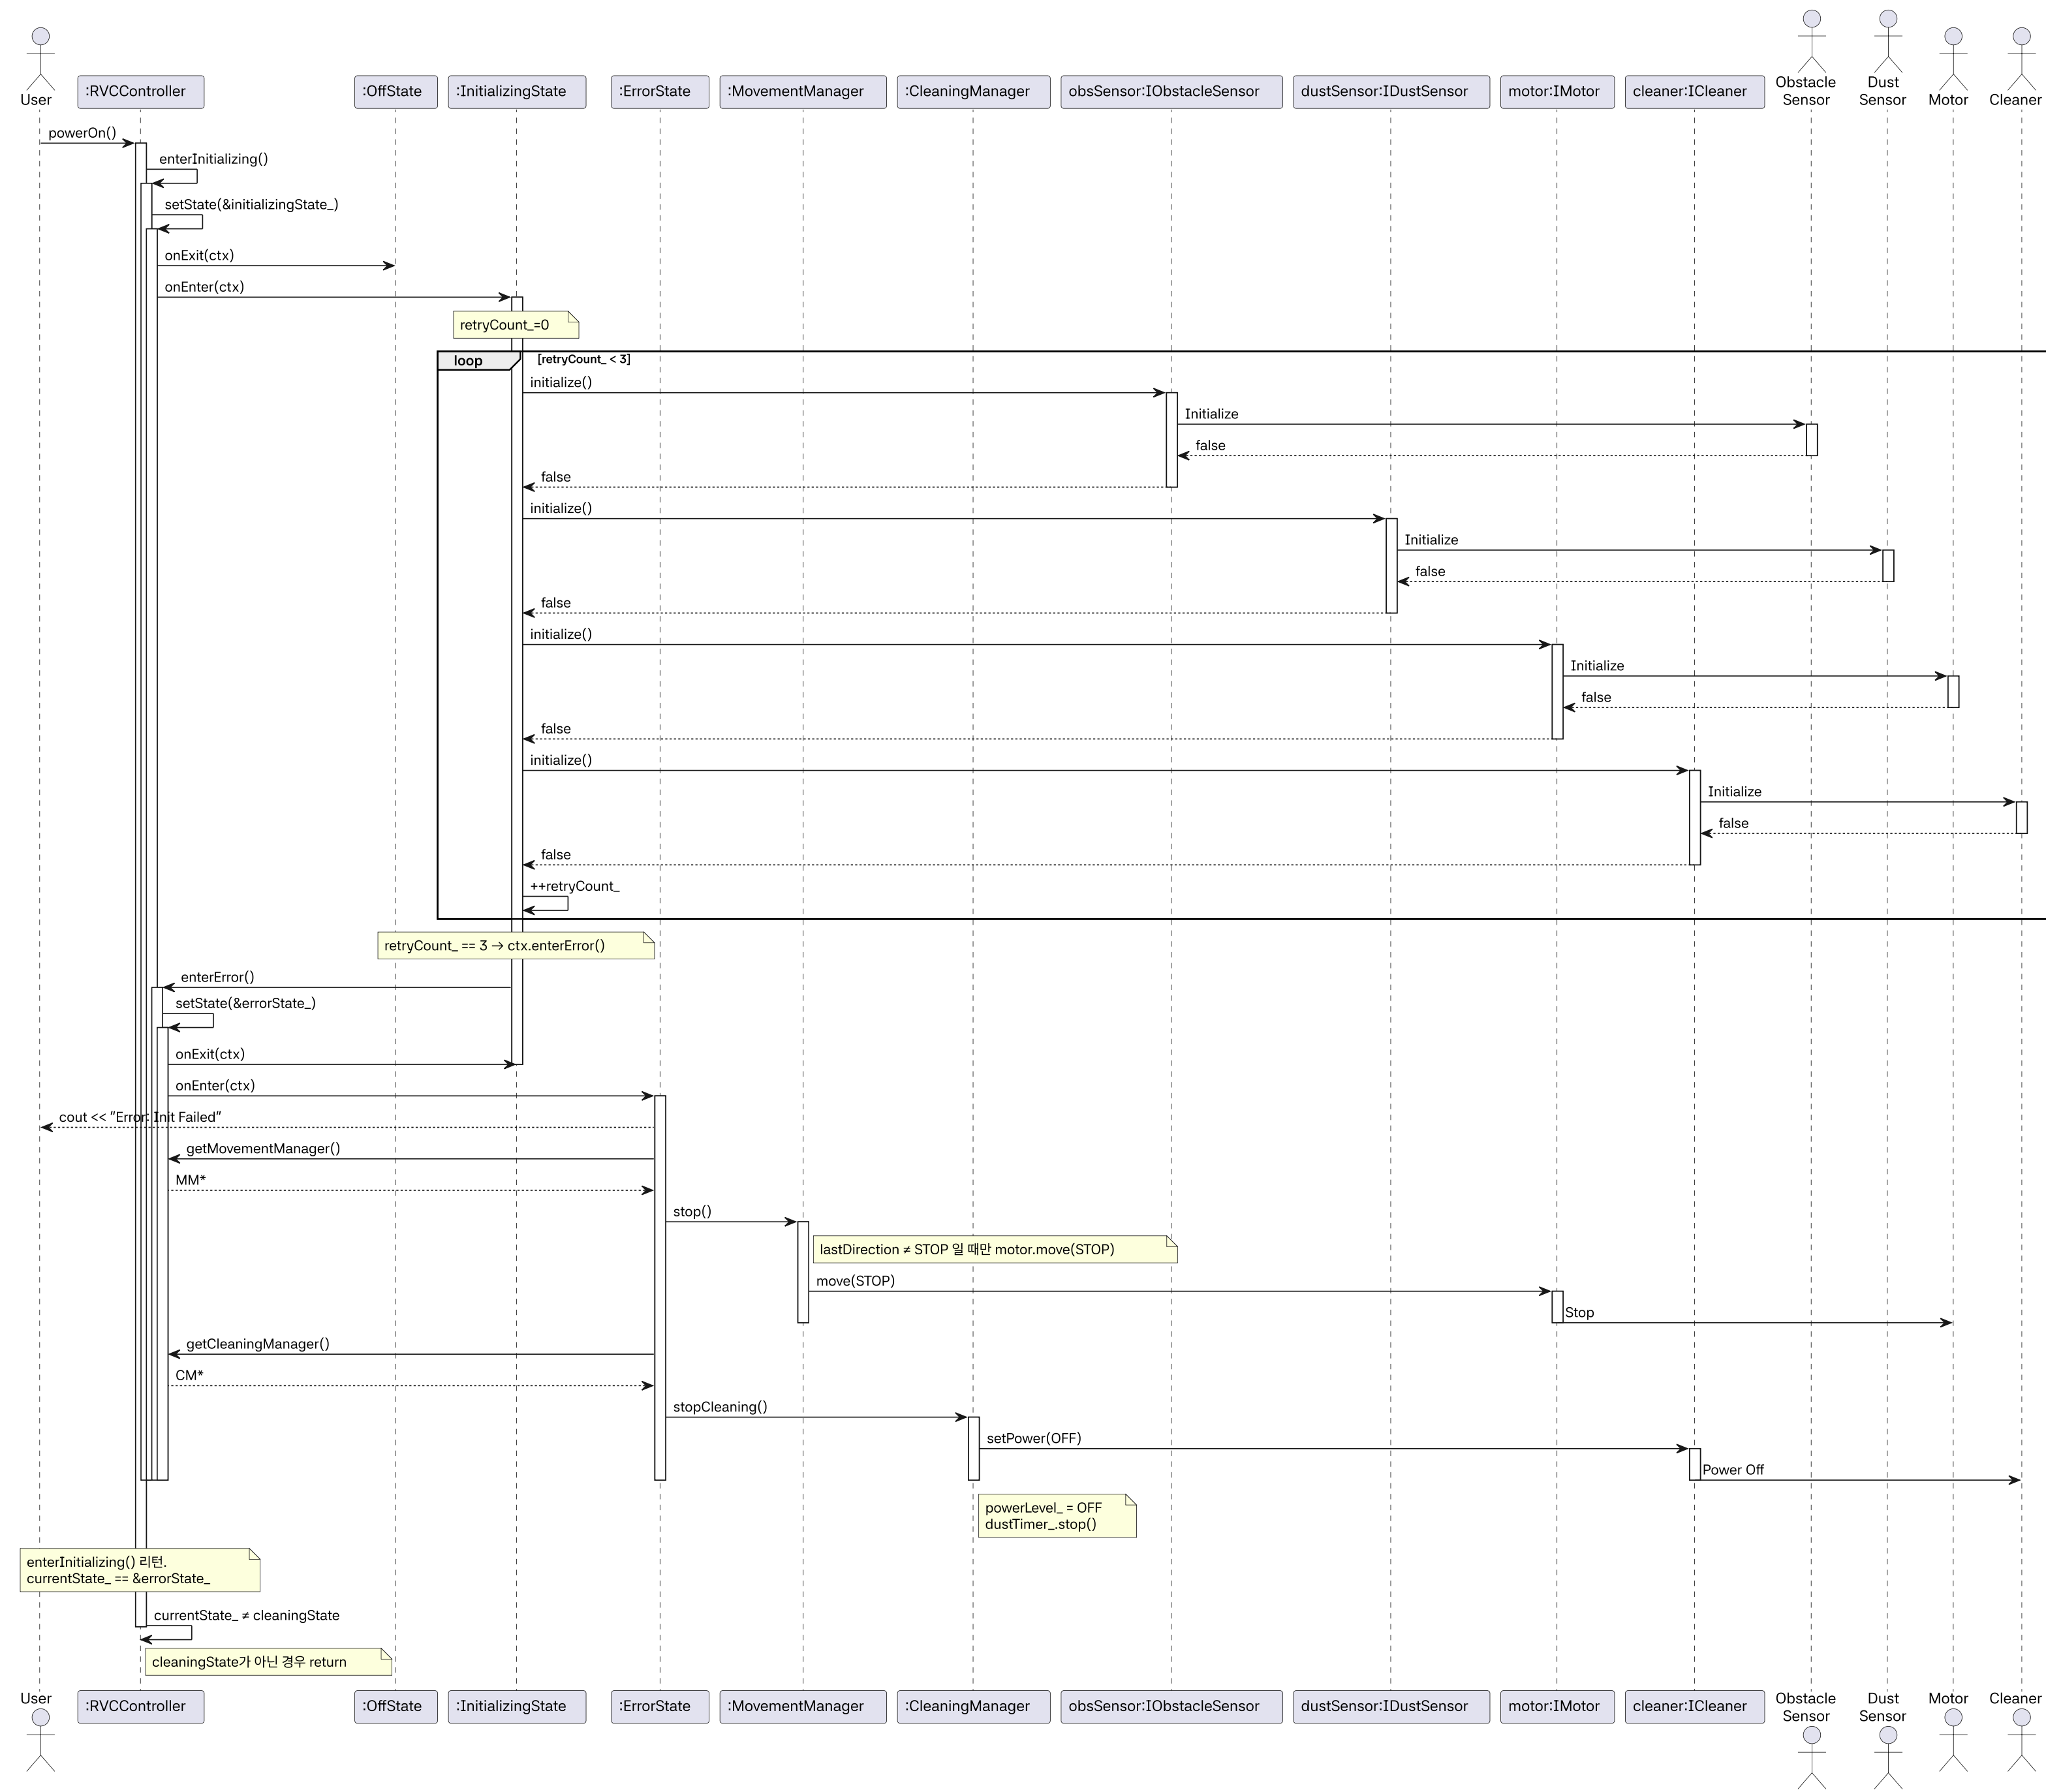

Refinements	03
<hr/>	
System Sequence Diagram	
System Operations	
Class Diagram	13
<hr/>	
Class Diagram	
Sequence Diagram	15
<hr/>	
Sequence Diagram	
Q&A	24
<hr/>	

Refinements

SSD-01

Power On

SSD-02

Power Off

SSD-03

Avoid Obstacles

Adjust Suction Power

SSD-05

Perform Cleaning

System Operations

System Operations

System Operations

- + powerOn()
- + powerOff()
- + onInterrupt()

Domain Model

Domain Model Diagram

Class Diagram

Sequence Diagram

SD-01 - Success

SD-01 - Fail

SD-02 – CleaningState

SD-02 – AvoidingState

SD-03

Front Blocked

(Front = true, left = false, right = false)

SD-03

All Blocked

(Front = true, left = true, right = true)

SD-04