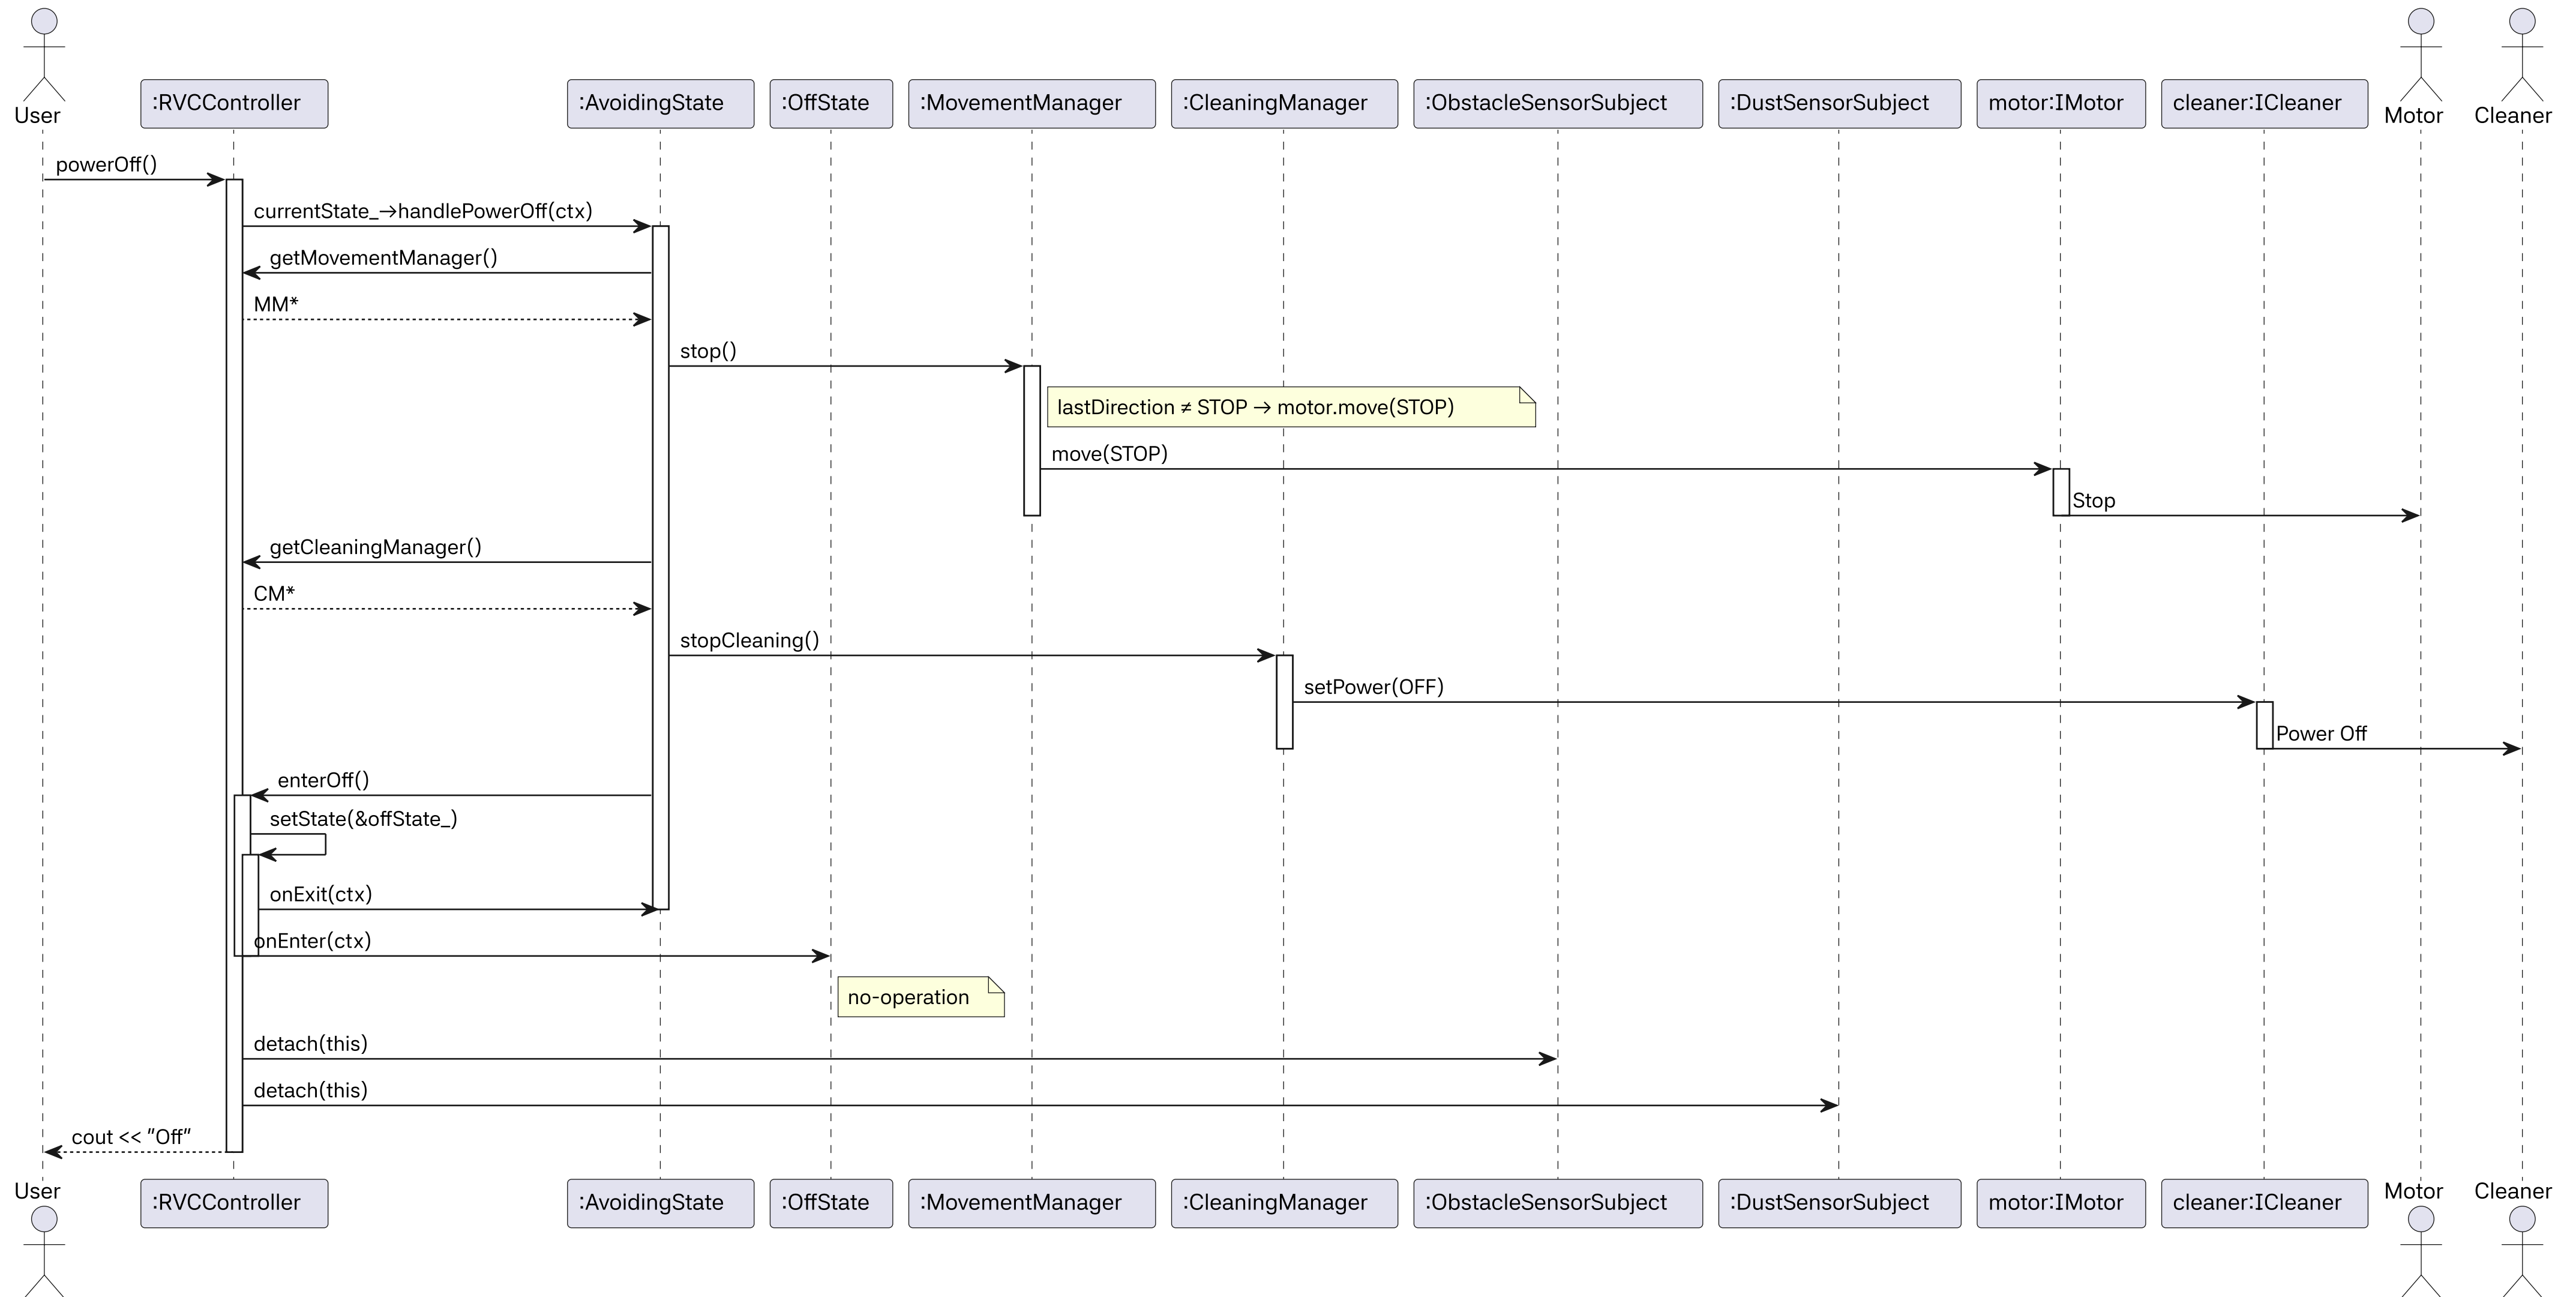

SSD-03

Avoid Obstacles

Adjust Suction Power

SSD-05

Perform Cleaning

System Operations

System Operations

System Operations

- + powerOn()
- + powerOff()
- + onInterrupt()

Domain Model

Domain Model Diagram

Class Diagram

Sequence Diagram

SD-01 - Success

SD-01 - Fail

SD-02 – CleaningState

SD-02 – AvoidingState

SD-03

Front Blocked

(Front = true, left = false, right = false)

SD-03

All Blocked

(Front = true, left = true, right = true)

SD-04