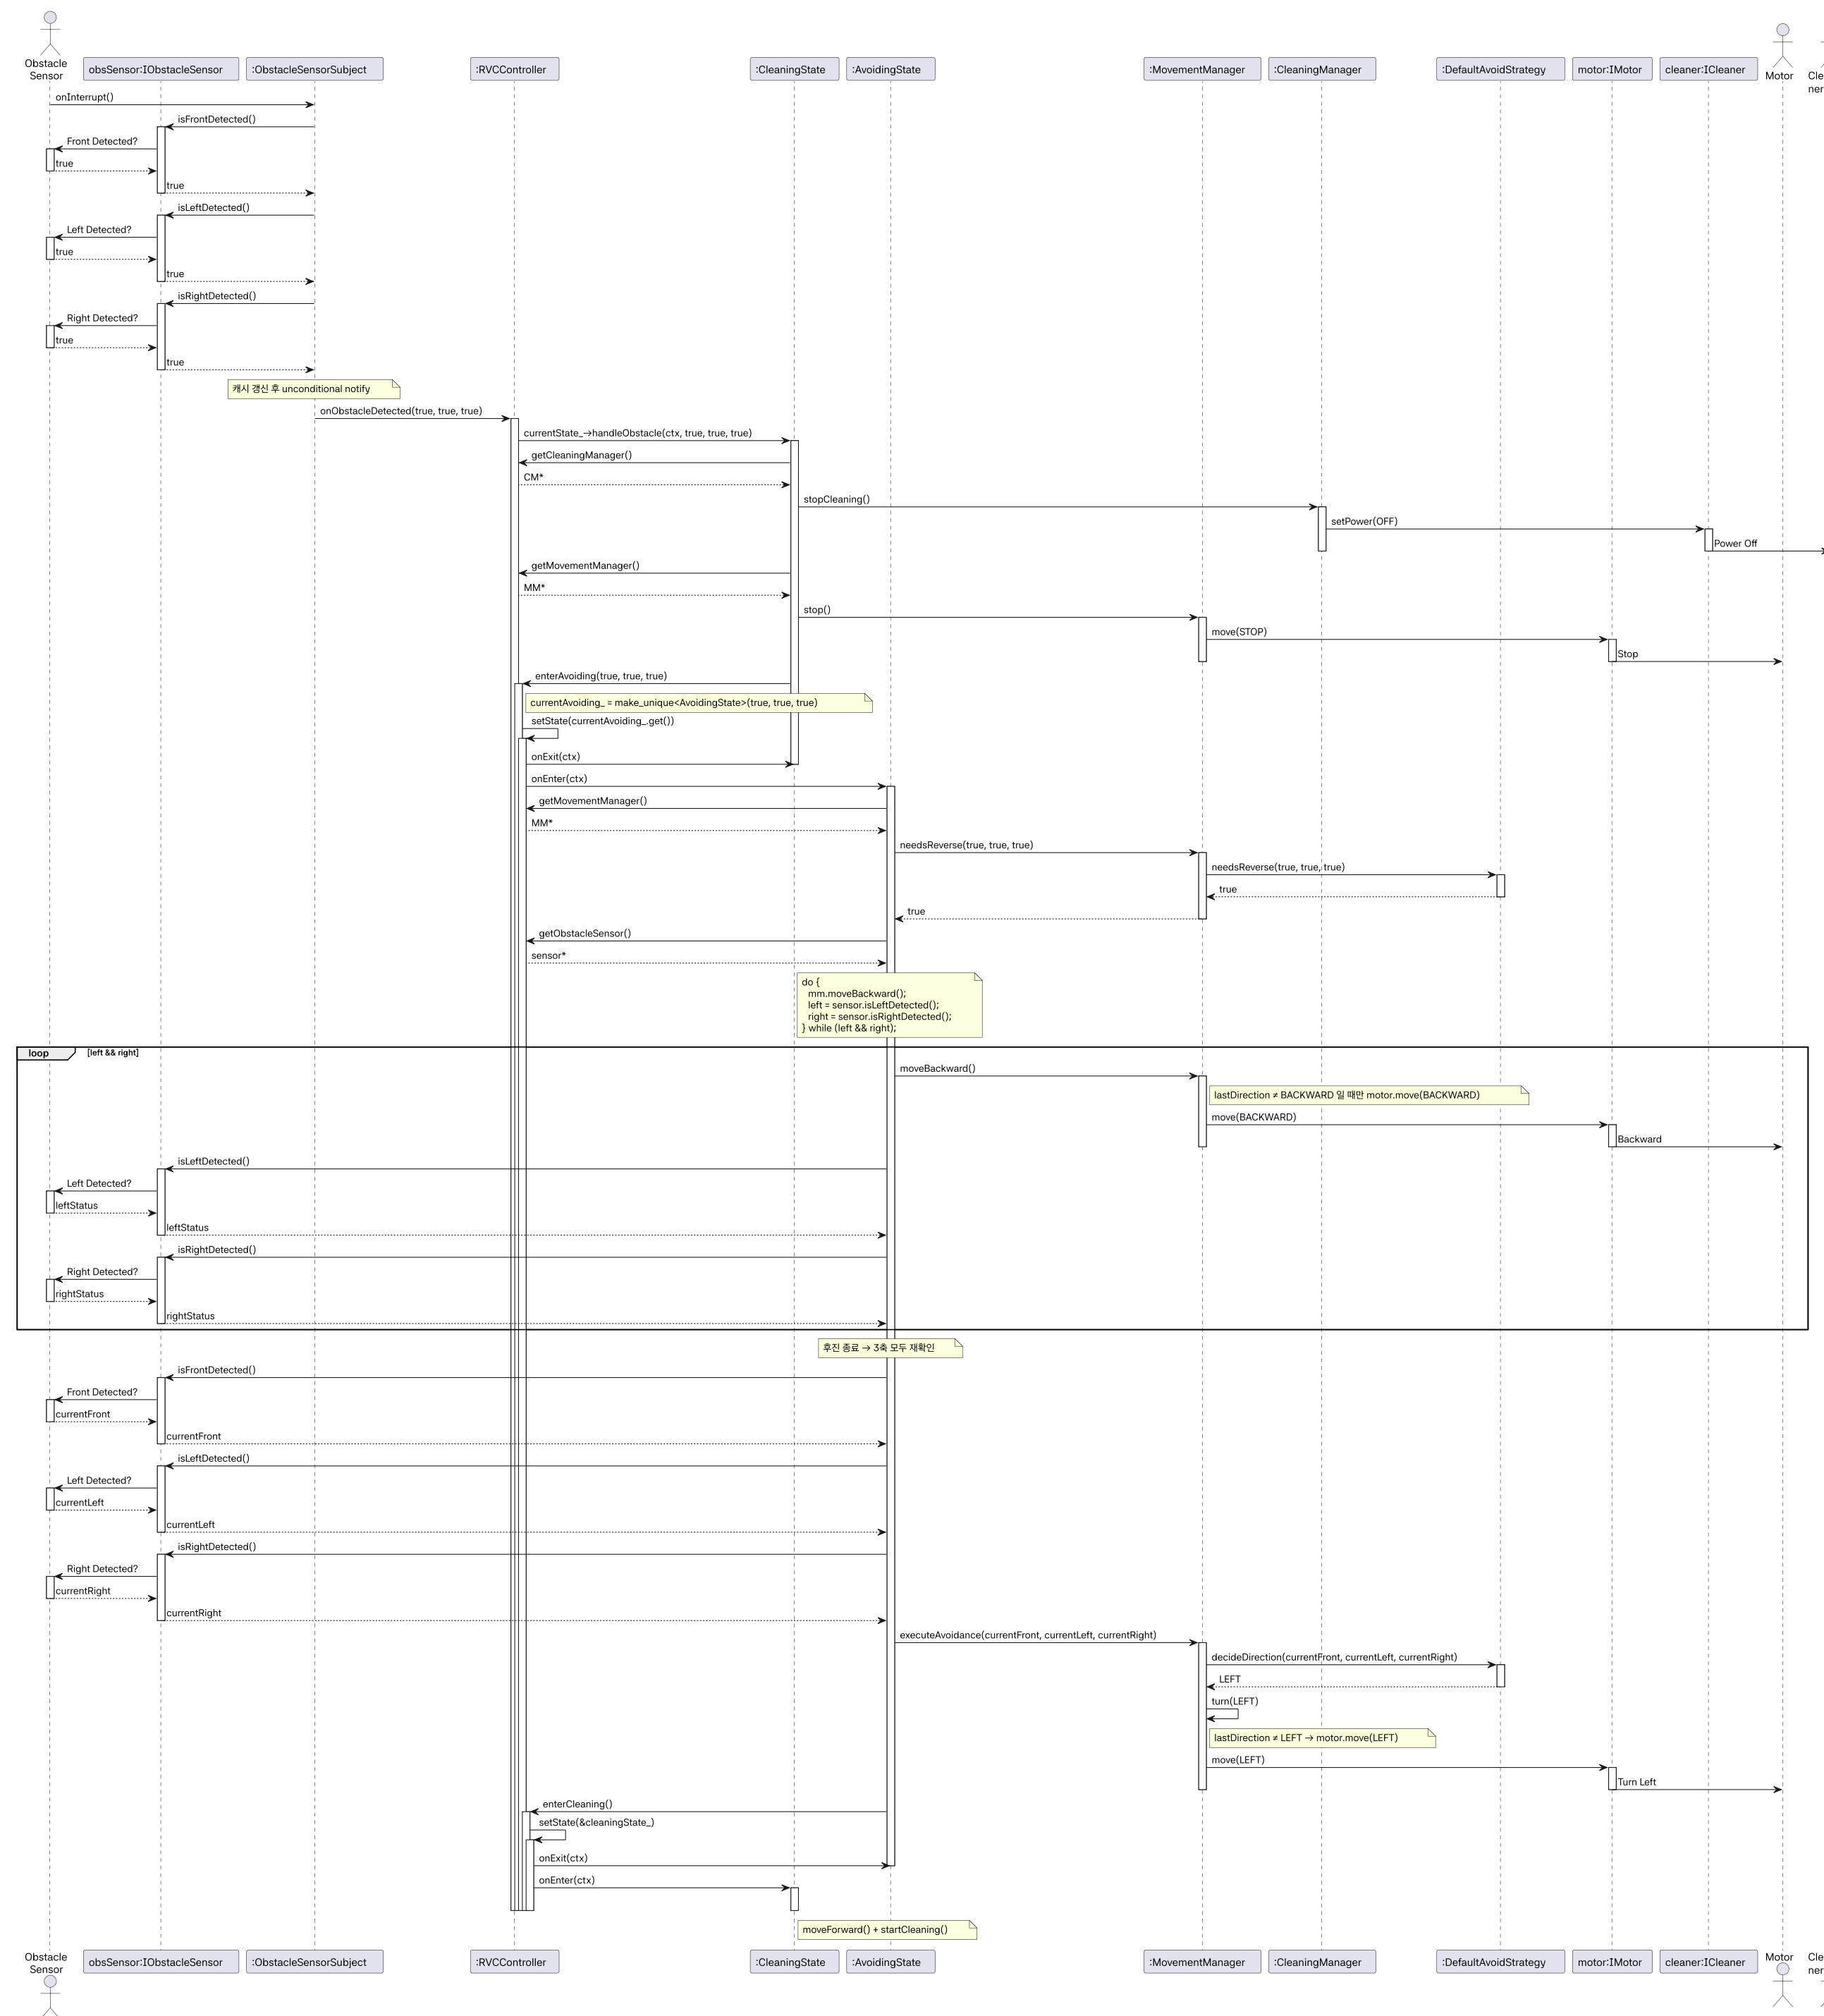

Refinements	03
<hr/>	
System Sequence Diagram	
System Operations	
Class Diagram	13
<hr/>	
Class Diagram	
Sequence Diagram	15
<hr/>	
Sequence Diagram	
Q&A	24
<hr/>	

Refinements

SSD-01

Power On

SSD-02

Power Off

SSD-03

Avoid Obstacles

Adjust Suction Power

SSD-05

Perform Cleaning

System Operations

System Operations

System Operations

- + powerOn()
- + powerOff()
- + onInterrupt()

Domain Model

Domain Model Diagram

Class Diagram

Sequence Diagram

SD-01 - Success

SD-01 - Fail

SD-02 – CleaningState

SD-02 – AvoidingState

SD-03

Front Blocked

(Front = true, left = false, right = false)

SD-03

All Blocked

(Front = true, left = true, right = true)

SD-04