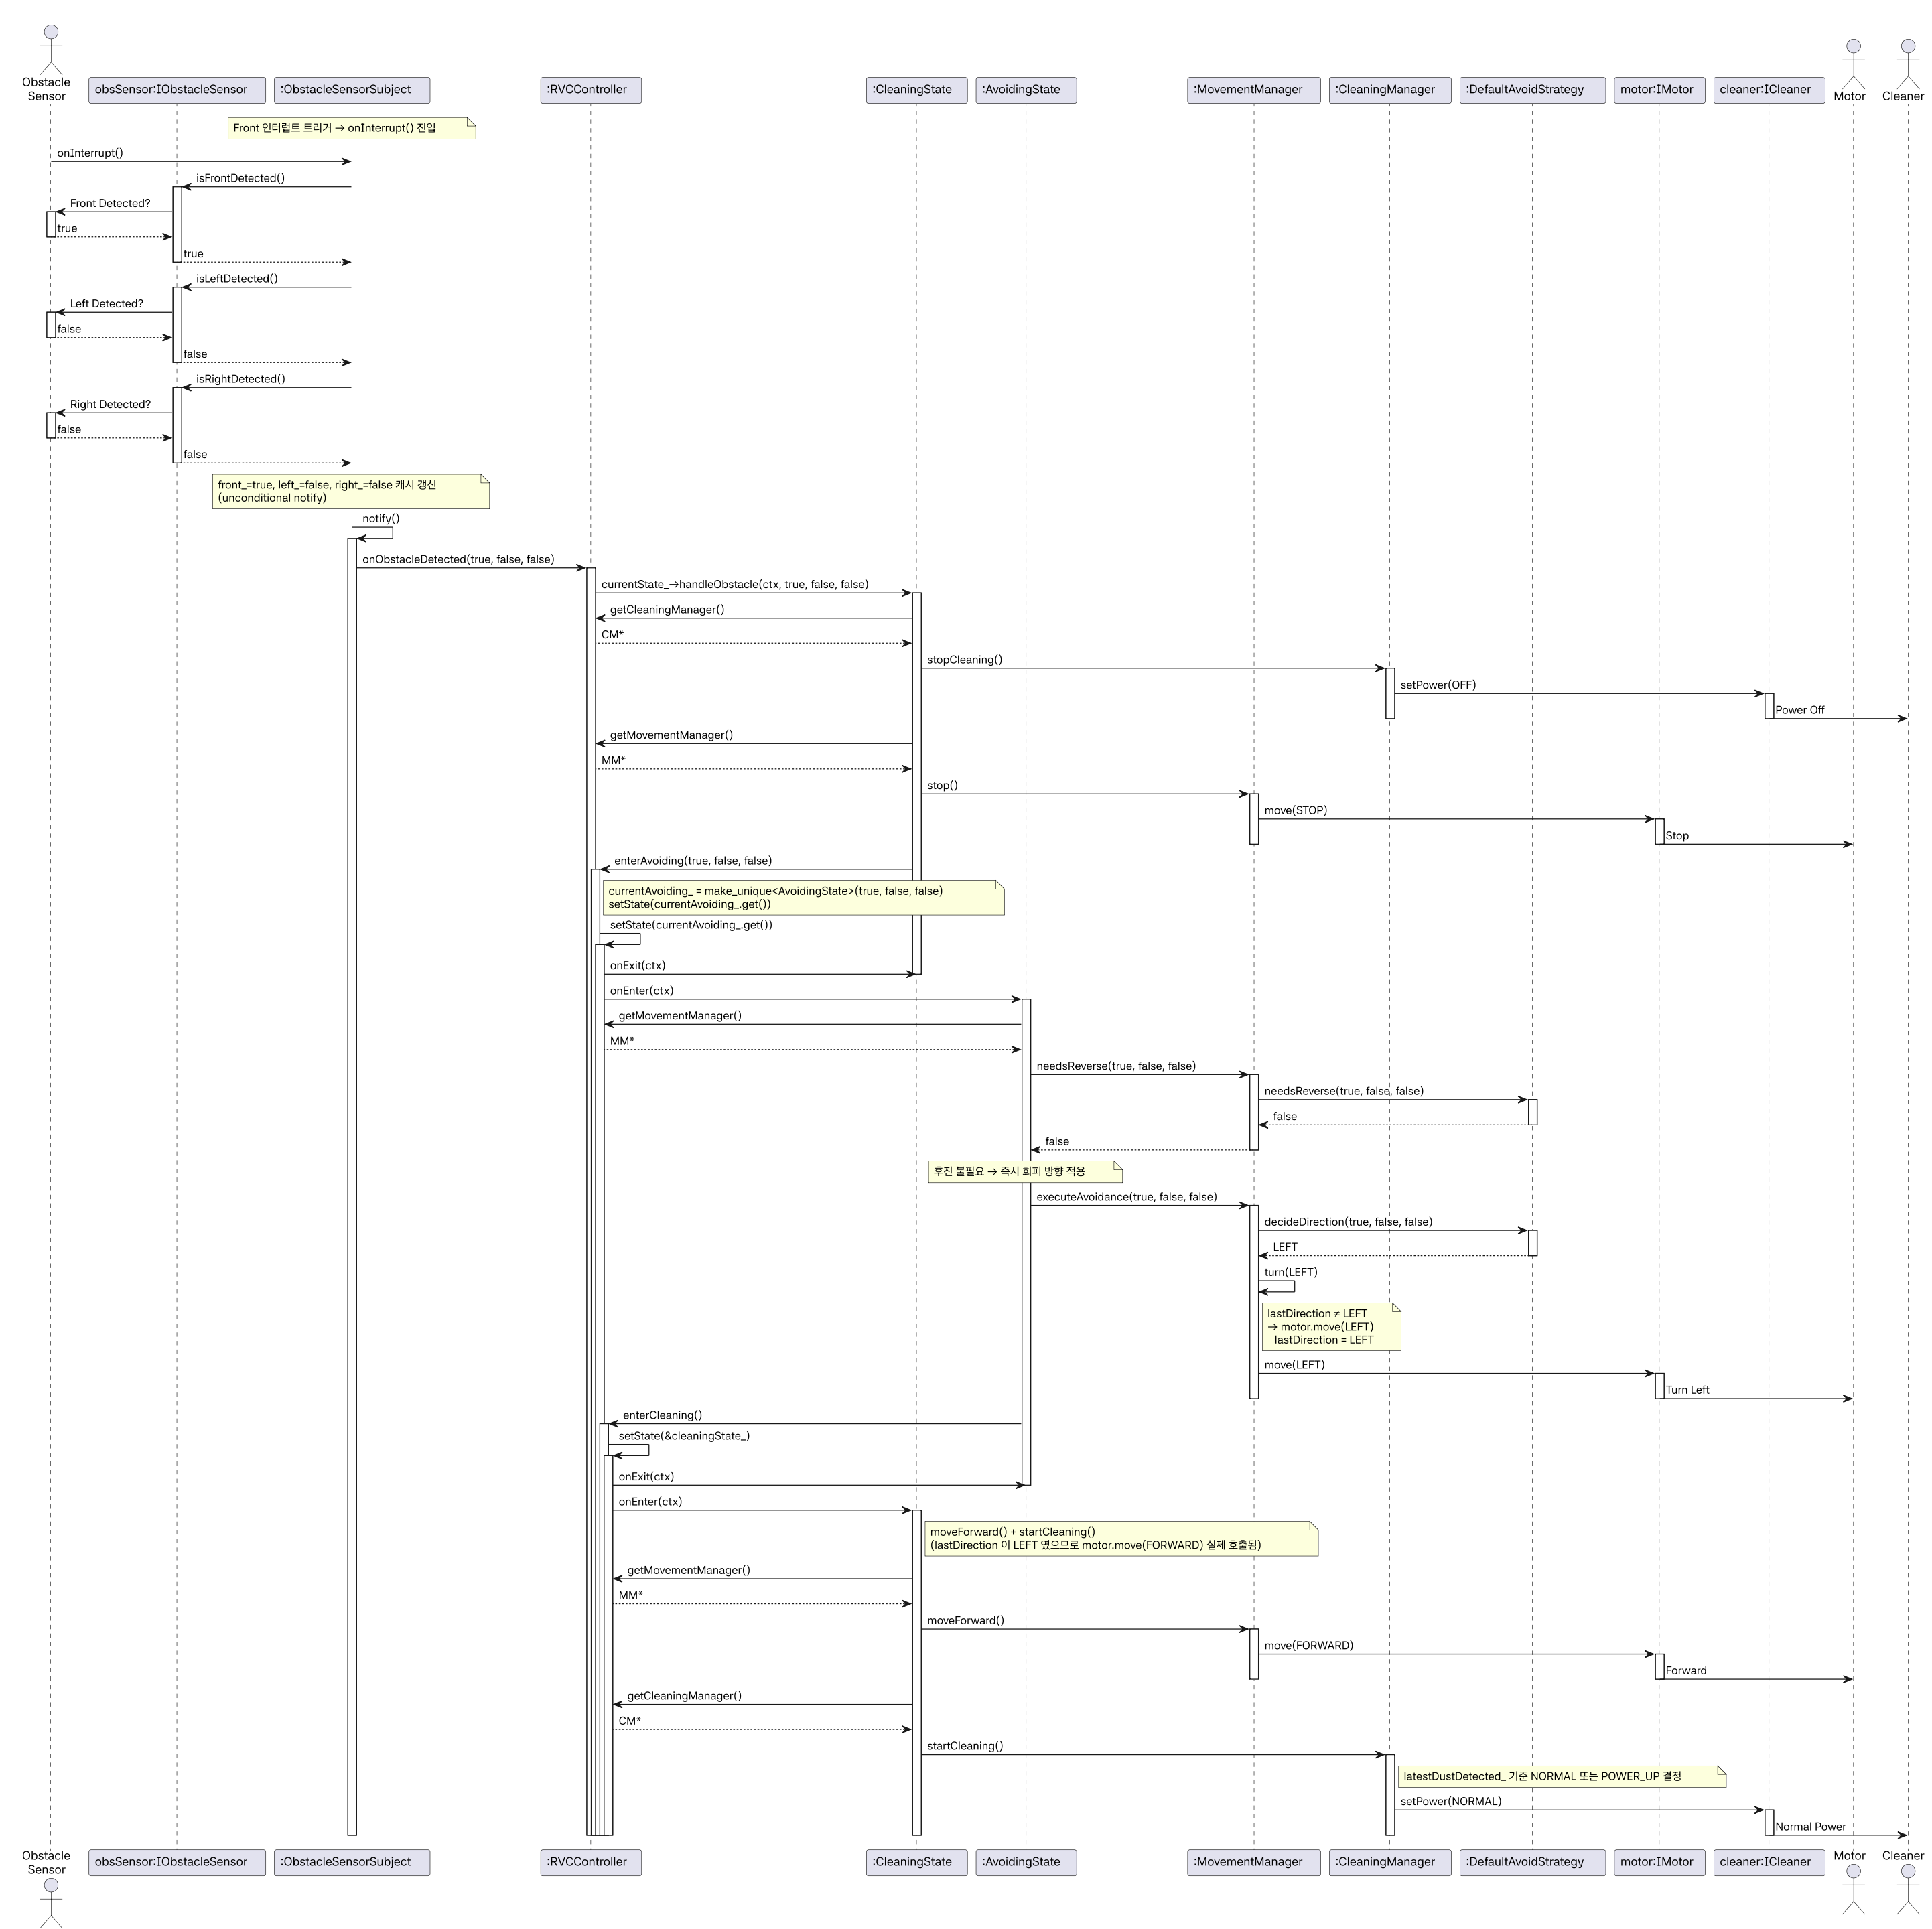

Refinements	03
<hr/>	
System Sequence Diagram	
System Operations	
Class Diagram	13
<hr/>	
Class Diagram	
Sequence Diagram	15
<hr/>	
Sequence Diagram	
Q&A	24
<hr/>	

Refinements

SSD-01

Power On

SSD-02

Power Off

SSD-03

Avoid Obstacles

Adjust Suction Power

SSD-05

Perform Cleaning

System Operations

System Operations

System Operations

- + powerOn()
- + powerOff()
- + onInterrupt()

Domain Model

Domain Model Diagram

Class Diagram

Sequence Diagram

SD-01 - Success

SD-01 - Fail

SD-02 – CleaningState

SD-02 – AvoidingState

SD-03

Front Blocked

(Front = true, left = false, right = false)

SD-03

All Blocked

(Front = true, left = true, right = true)

SD-04