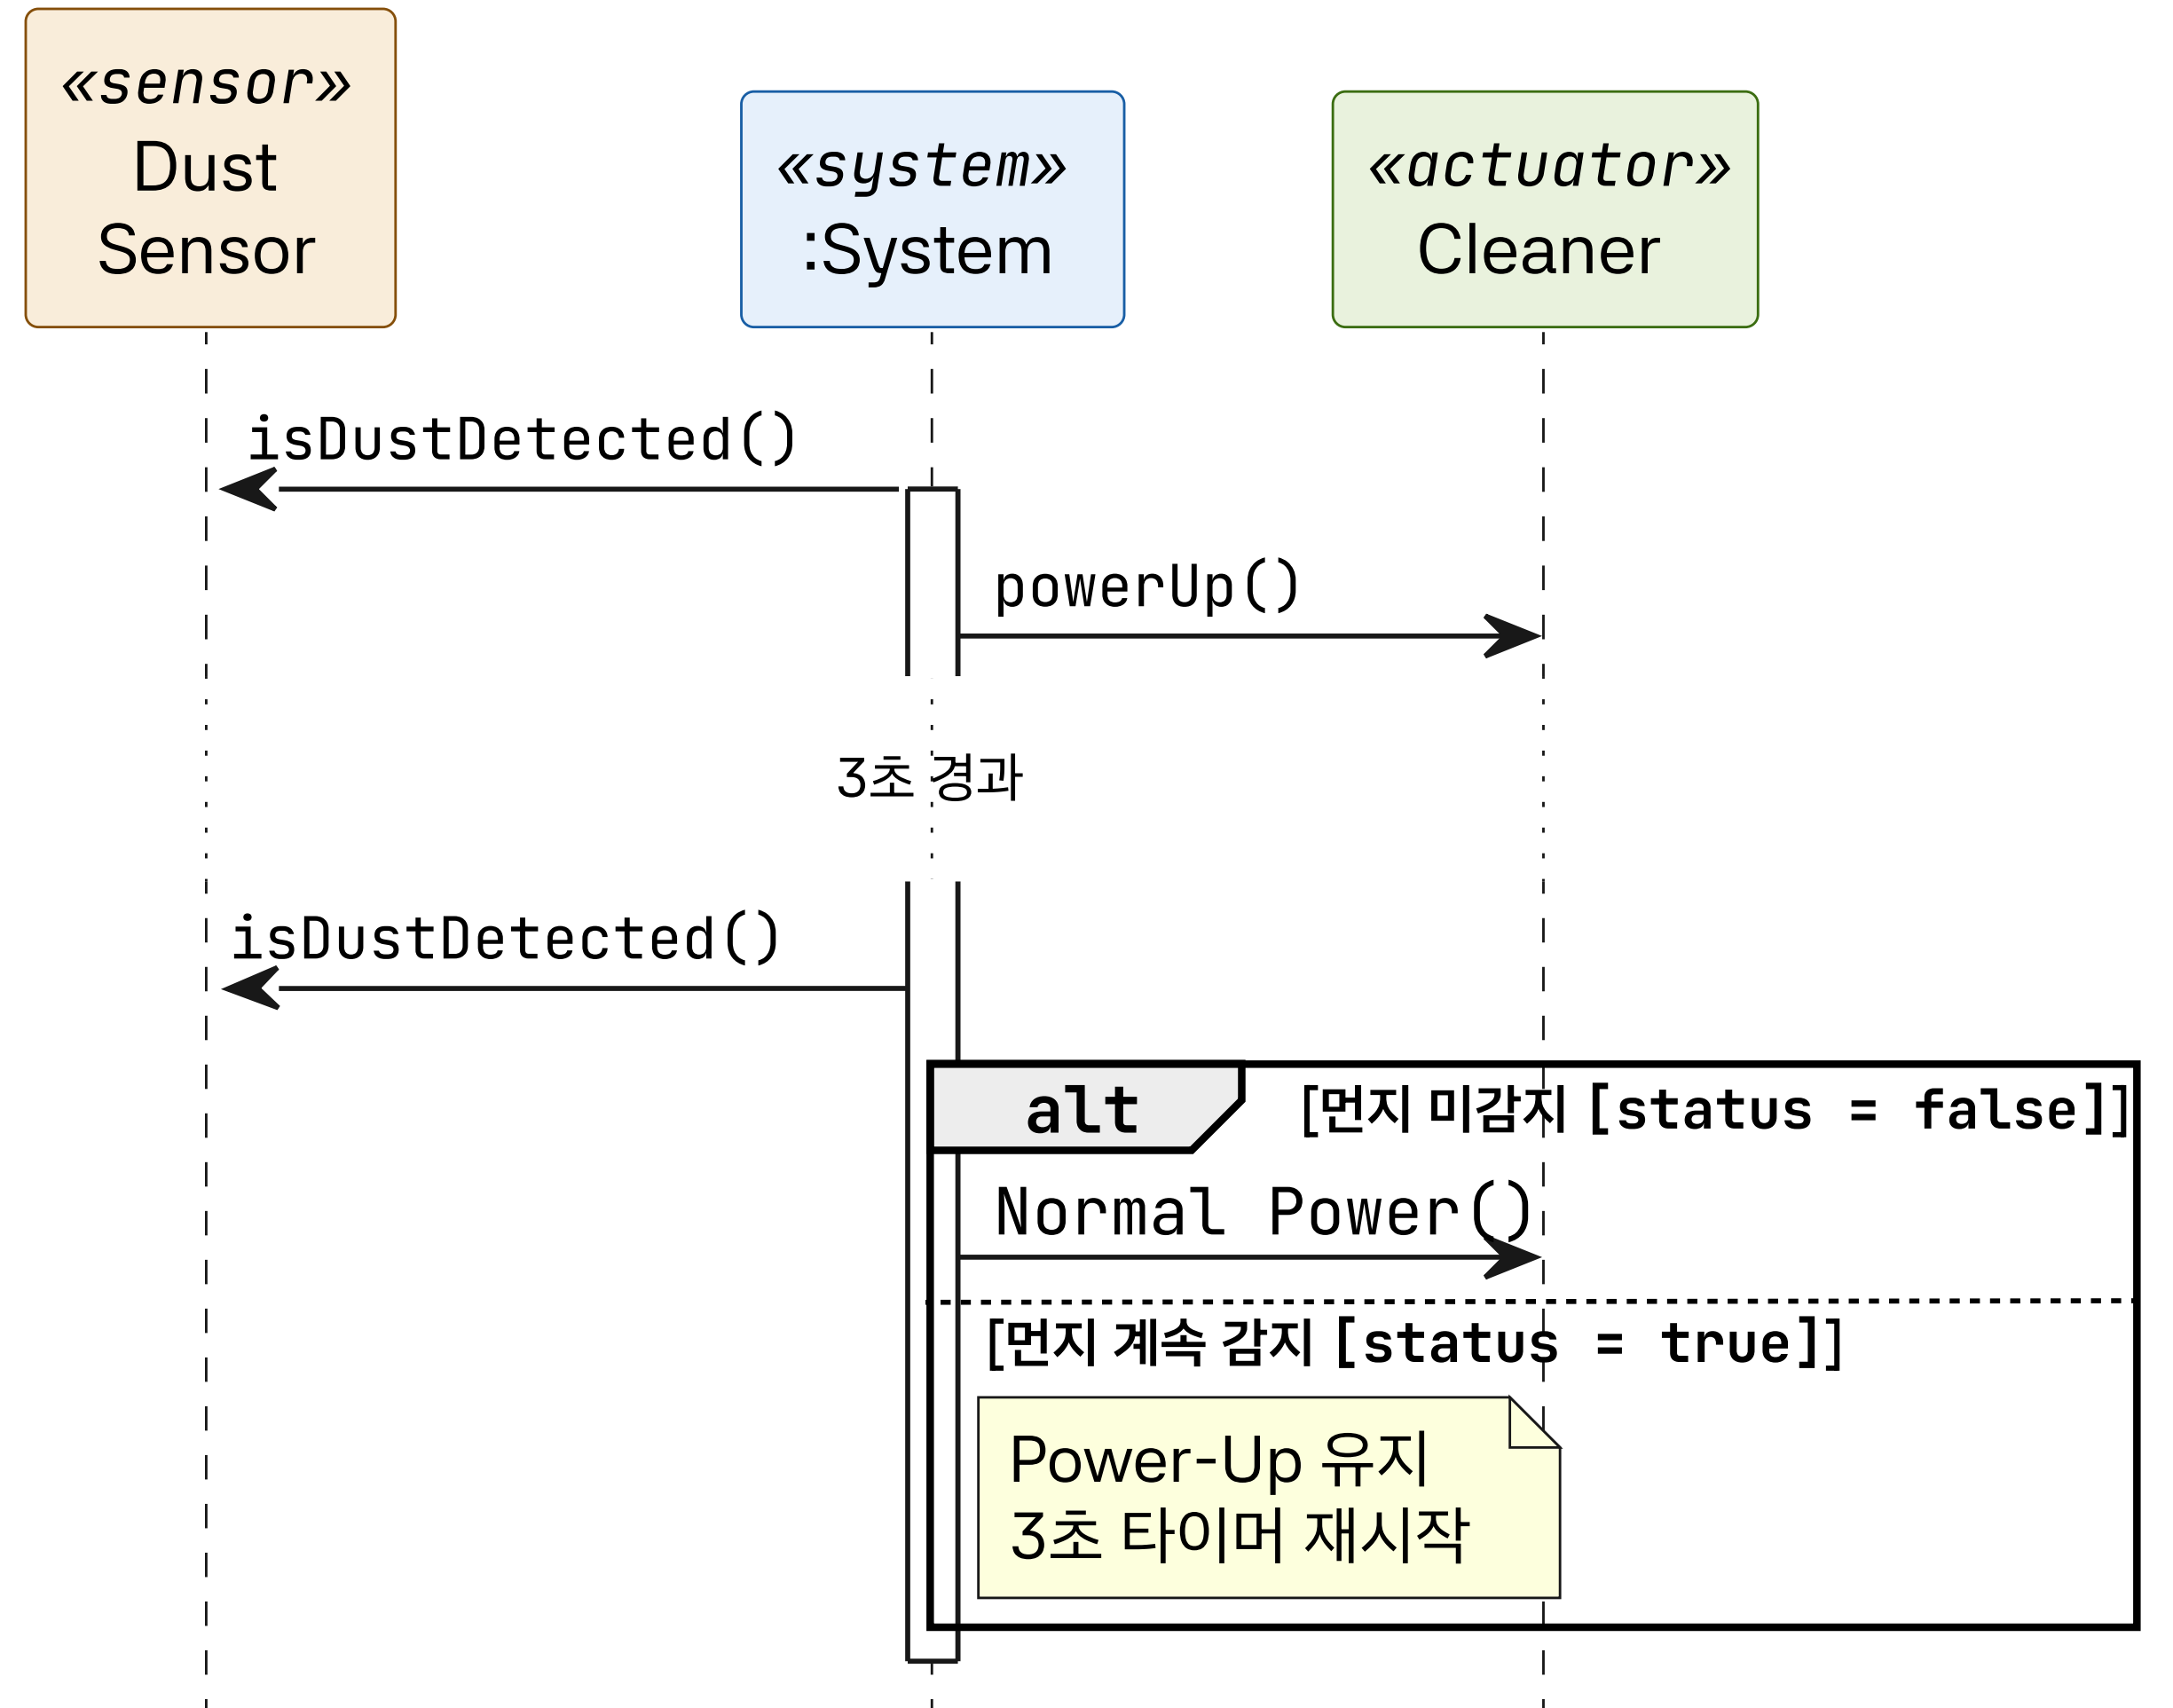

Refinements	03
<hr/>	
System Sequence Diagram	
System Operations	
Class Diagram	13
<hr/>	
Class Diagram	
Sequence Diagram	15
<hr/>	
Sequence Diagram	
Q&A	24
<hr/>	

Refinements

SSD-01

Power On

SSD-02

Power Off

SSD-03

Avoid Obstacles

Adjust Suction Power

SSD-05

Perform Cleaning

System Operations

System Operations

System Operations

- + powerOn()
- + powerOff()
- + onInterrupt()

Domain Model

Domain Model Diagram

Class Diagram

Sequence Diagram

SD-01 - Success

SD-01 - Fail

SD-02 – CleaningState

SD-02 – AvoidingState

SD-03

Front Blocked

(Front = true, left = false, right = false)

SD-03

All Blocked

(Front = true, left = true, right = true)

SD-04