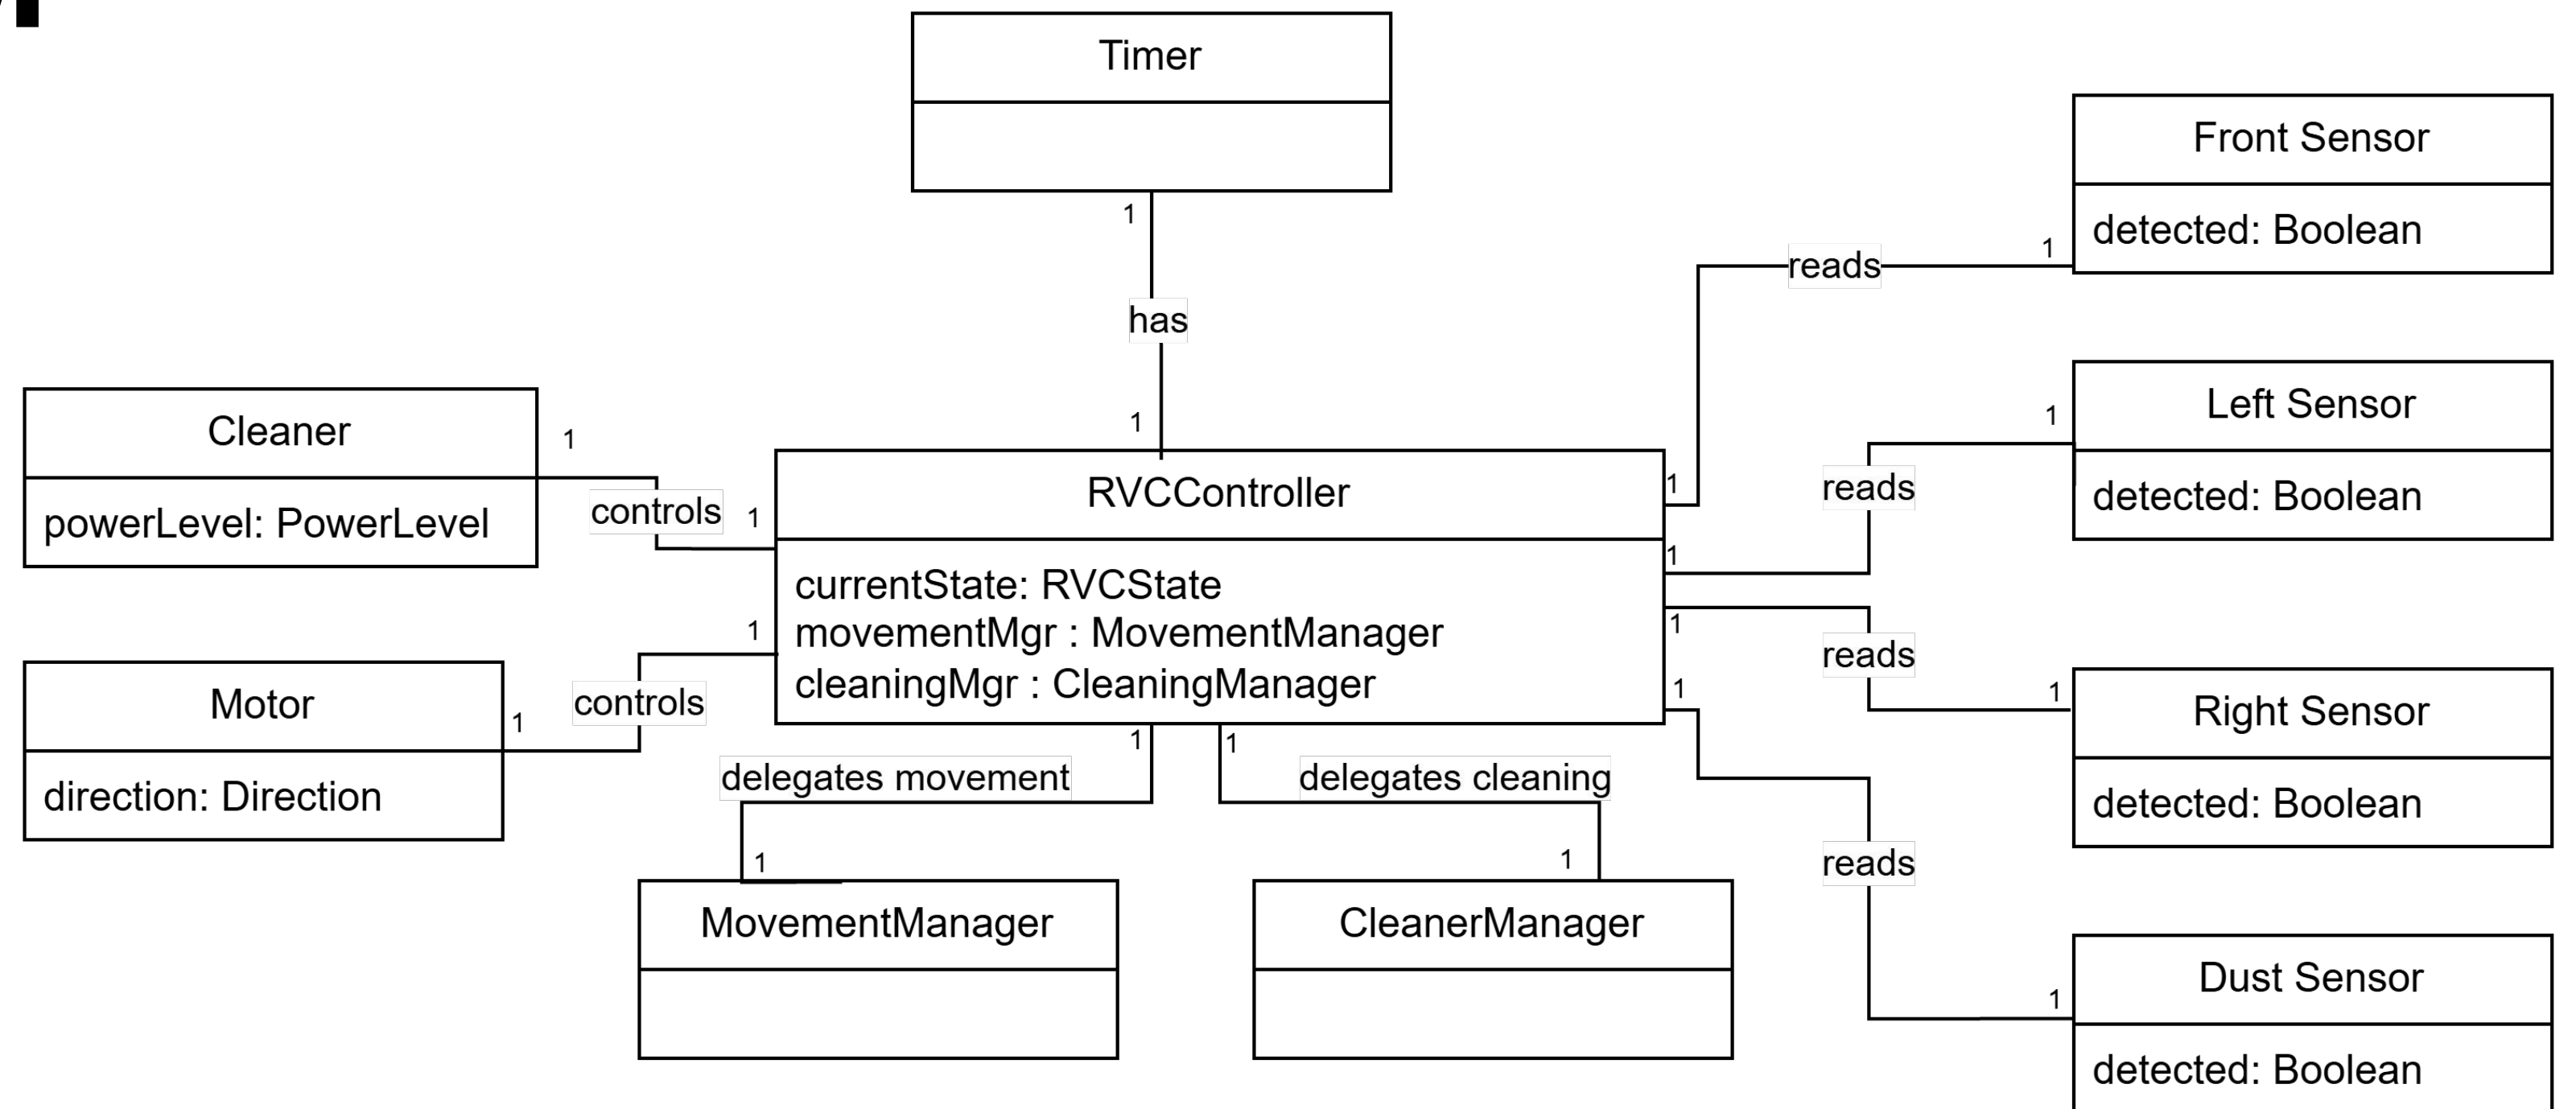

SSD-03

Avoid Obstacles

Adjust Suction Power

SSD-05

Perform Cleaning

System Operations

System Operations

System Operations

- + powerOn()
- + powerOff()
- + onInterrupt()

Domain Model

Domain Model Diagram

Class Diagram

Sequence Diagram

SD-01 - Success

SD-01 - Fail

SD-02 – CleaningState

SD-02 – AvoidingState

SD-03

Front Blocked

(Front = true, left = false, right = false)

SD-03

All Blocked

(Front = true, left = true, right = true)

SD-04