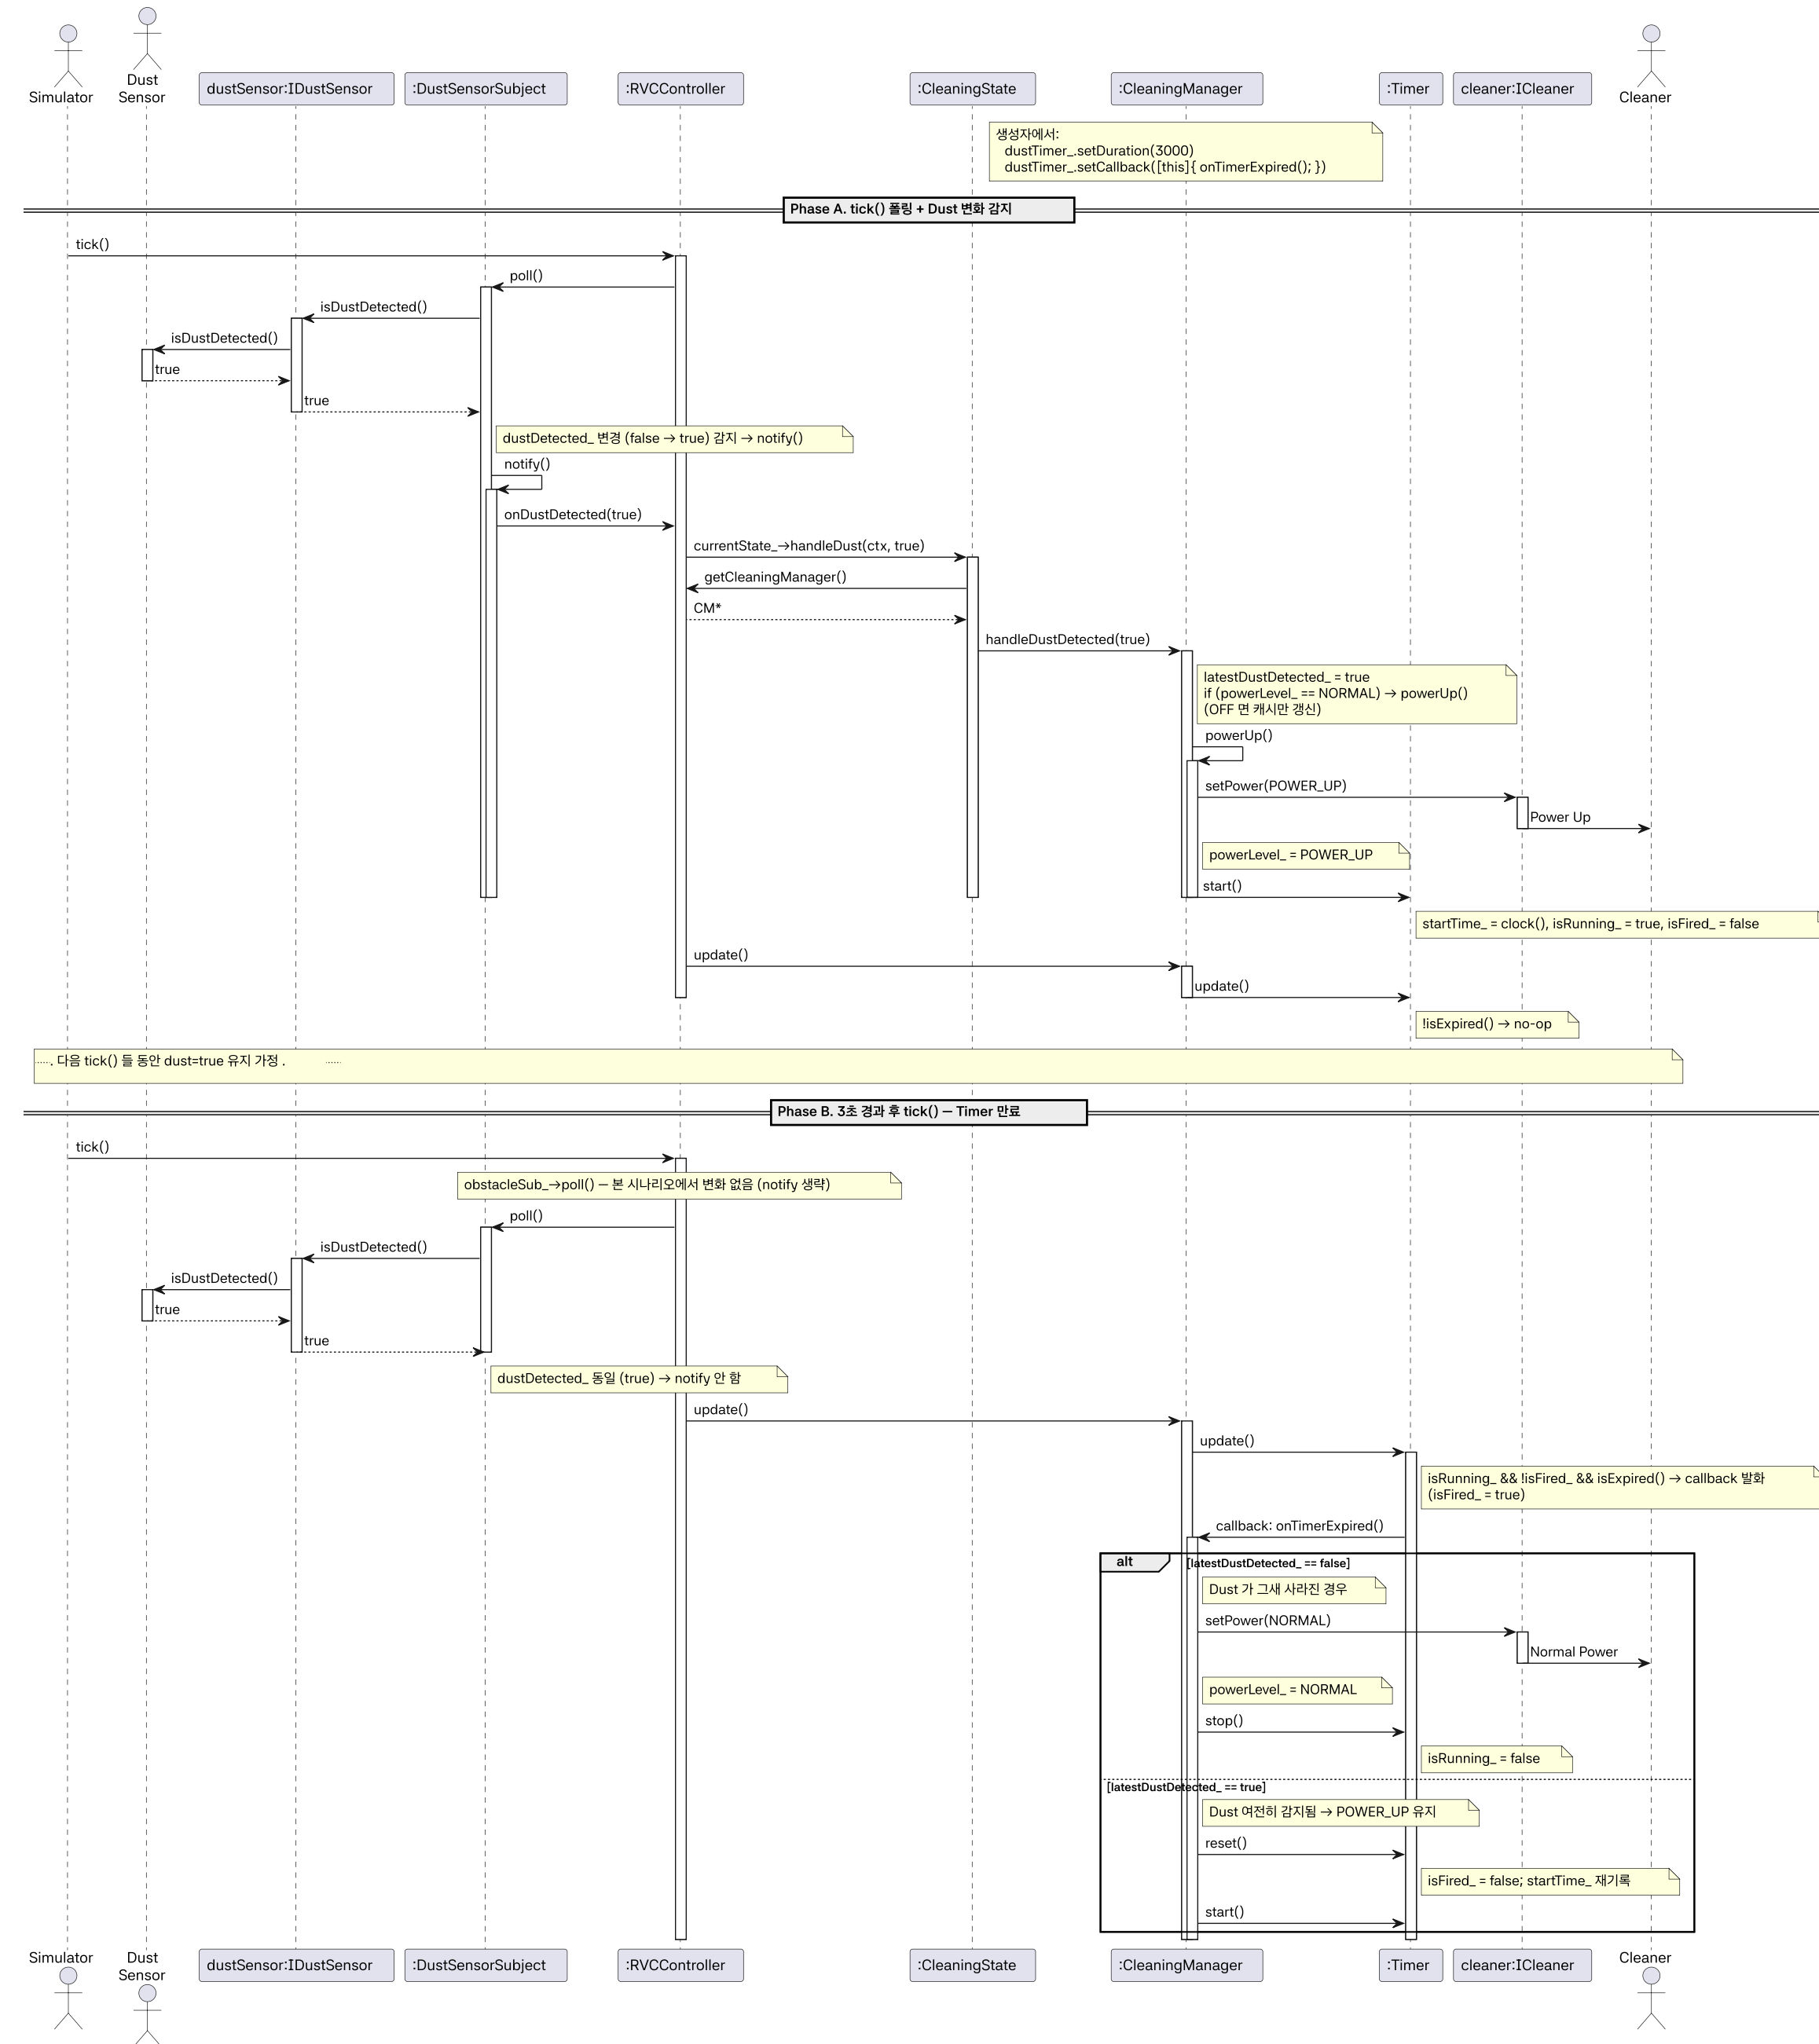

SSD-03

Avoid Obstacles

Adjust Suction Power

SSD-05

Perform Cleaning

System Operations

System Operations

System Operations

- + powerOn()
- + powerOff()
- + onInterrupt()

Domain Model

Domain Model Diagram

Class Diagram

Sequence Diagram

SD-01 - Success

SD-01 - Fail

SD-02 – CleaningState

SD-02 – AvoidingState

SD-03

Front Blocked

(Front = true, left = false, right = false)

SD-03

All Blocked

(Front = true, left = true, right = true)

SD-04