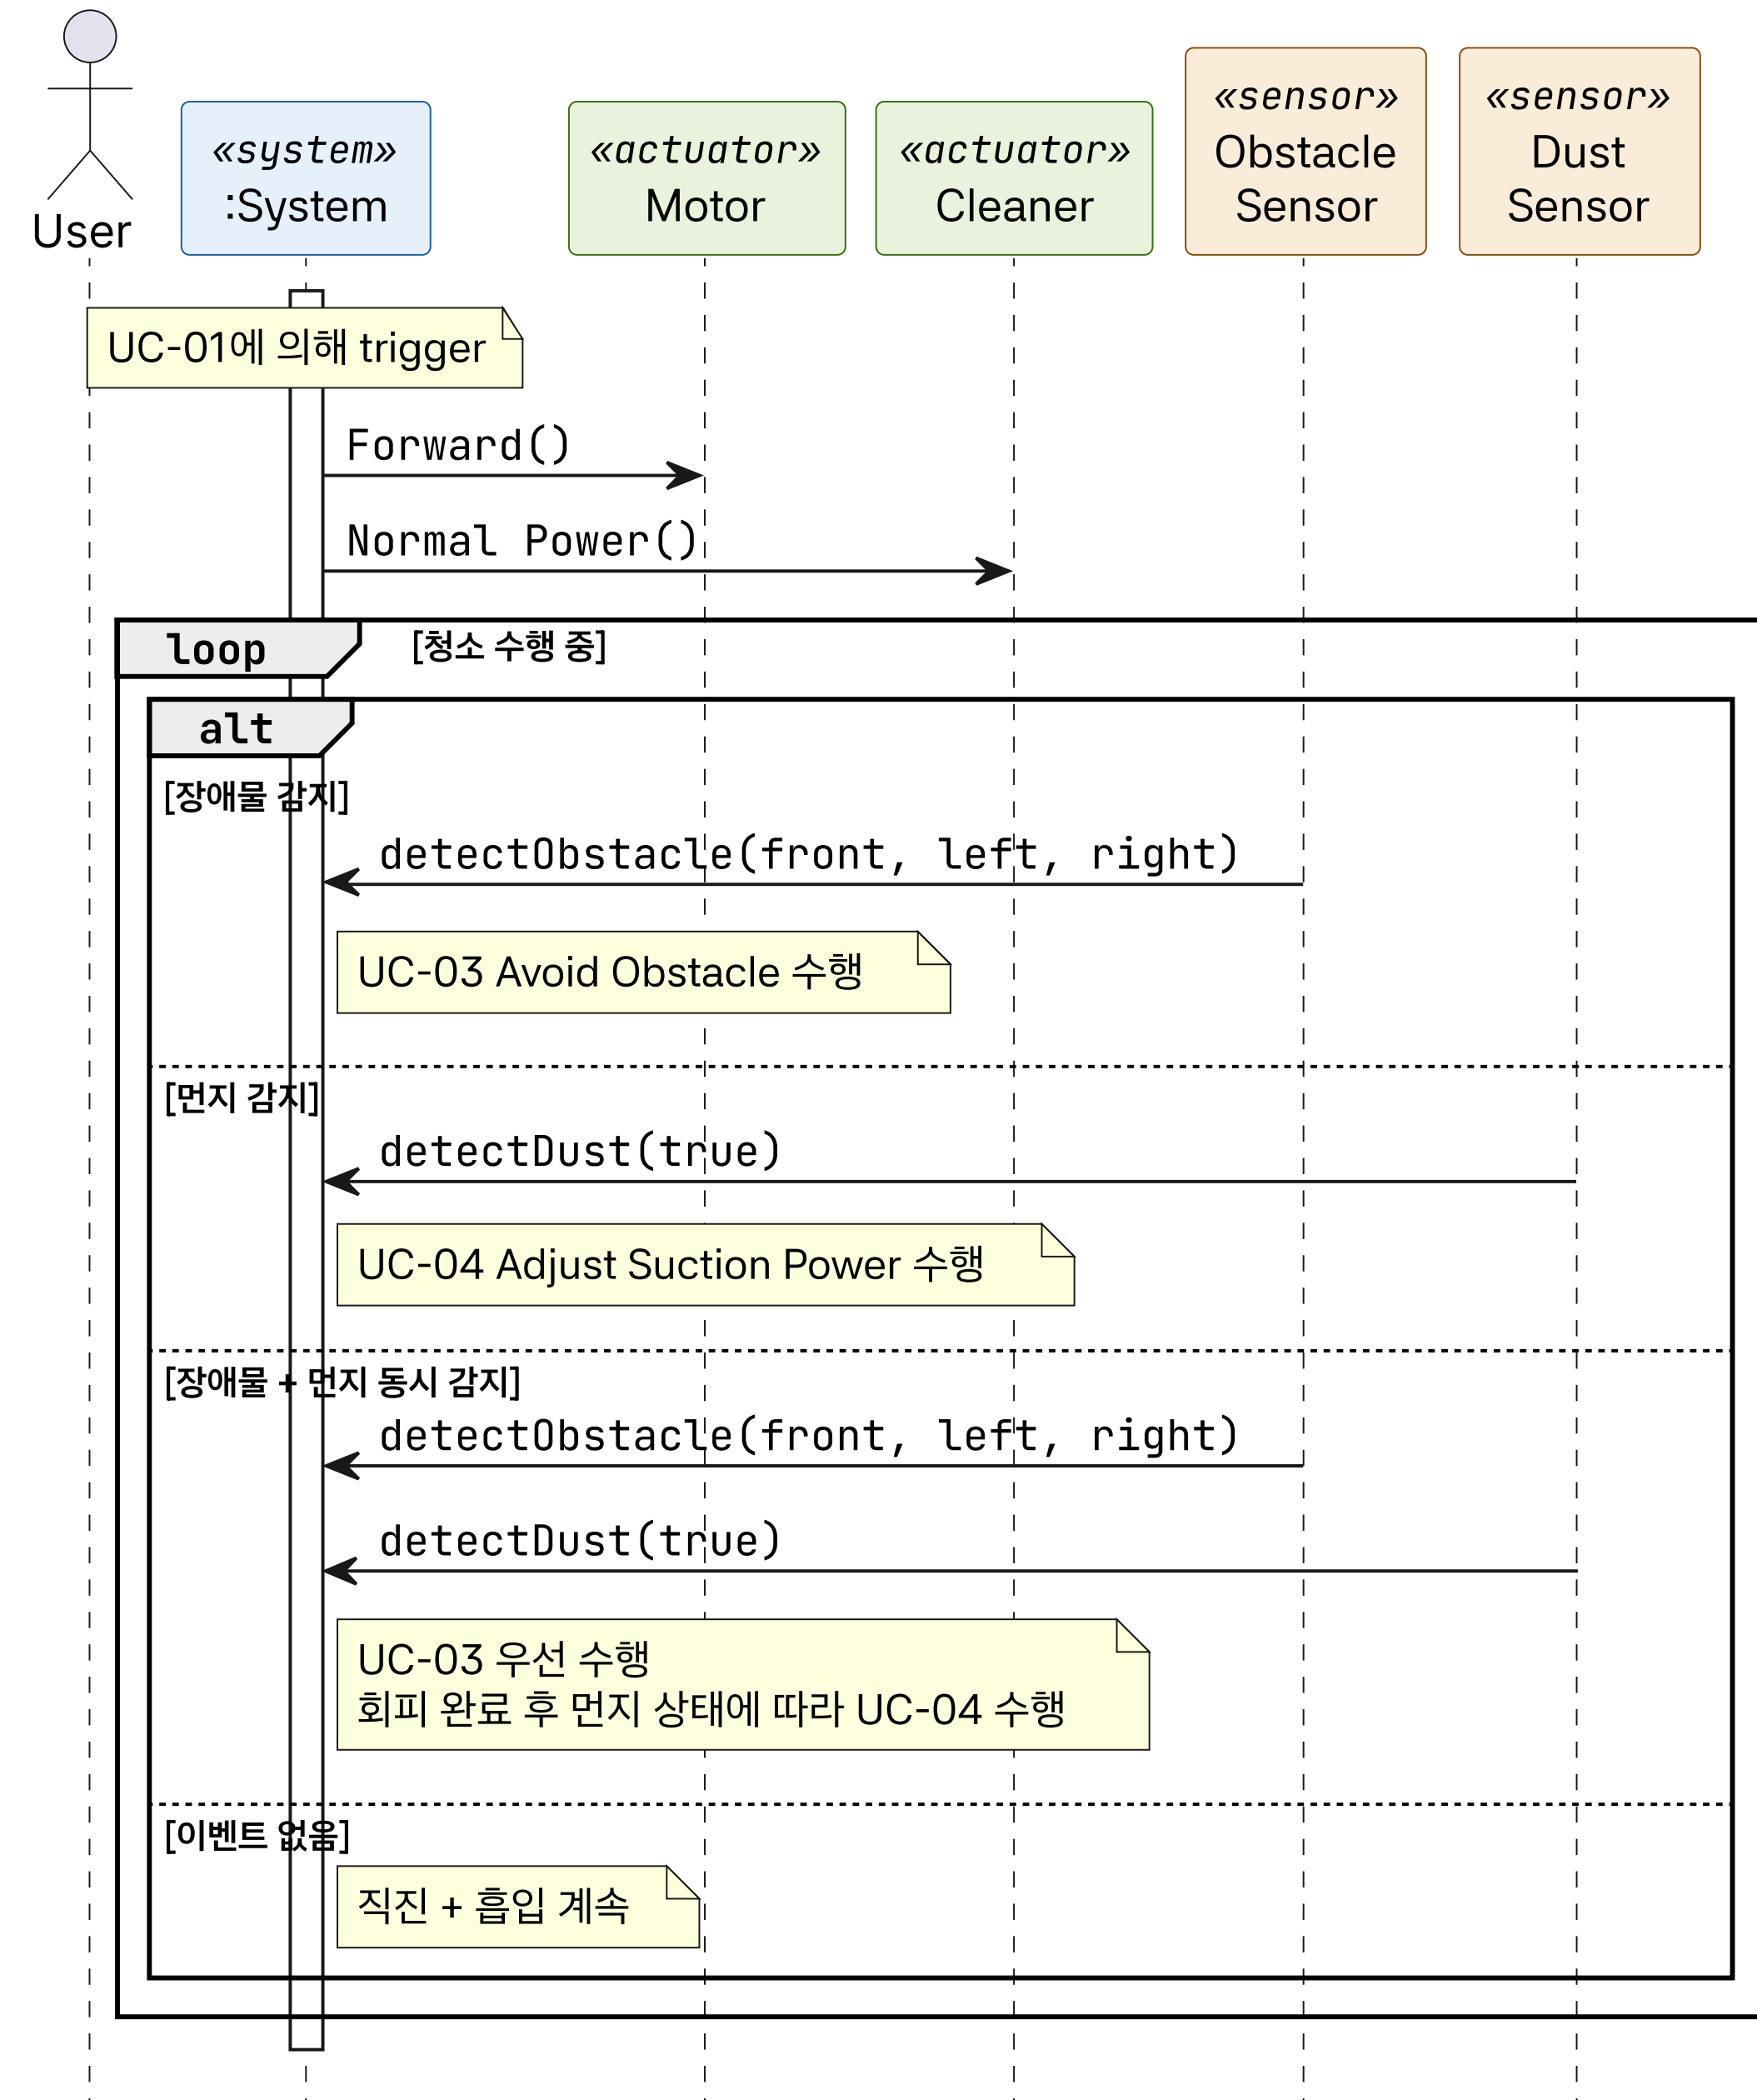

SSD-03

Avoid Obstacles

Adjust Suction Power

SSD-05

Perform Cleaning

System Operations

System Operations

System Operations

- + powerOn()
- + powerOff()
- + onInterrupt()

Domain Model

Domain Model Diagram

Class Diagram

Sequence Diagram

SD-01 - Success

SD-01 - Fail

SD-02 – CleaningState

SD-02 – AvoidingState

SD-03

Front Blocked

(Front = true, left = false, right = false)

SD-03

All Blocked

(Front = true, left = true, right = true)

SD-04