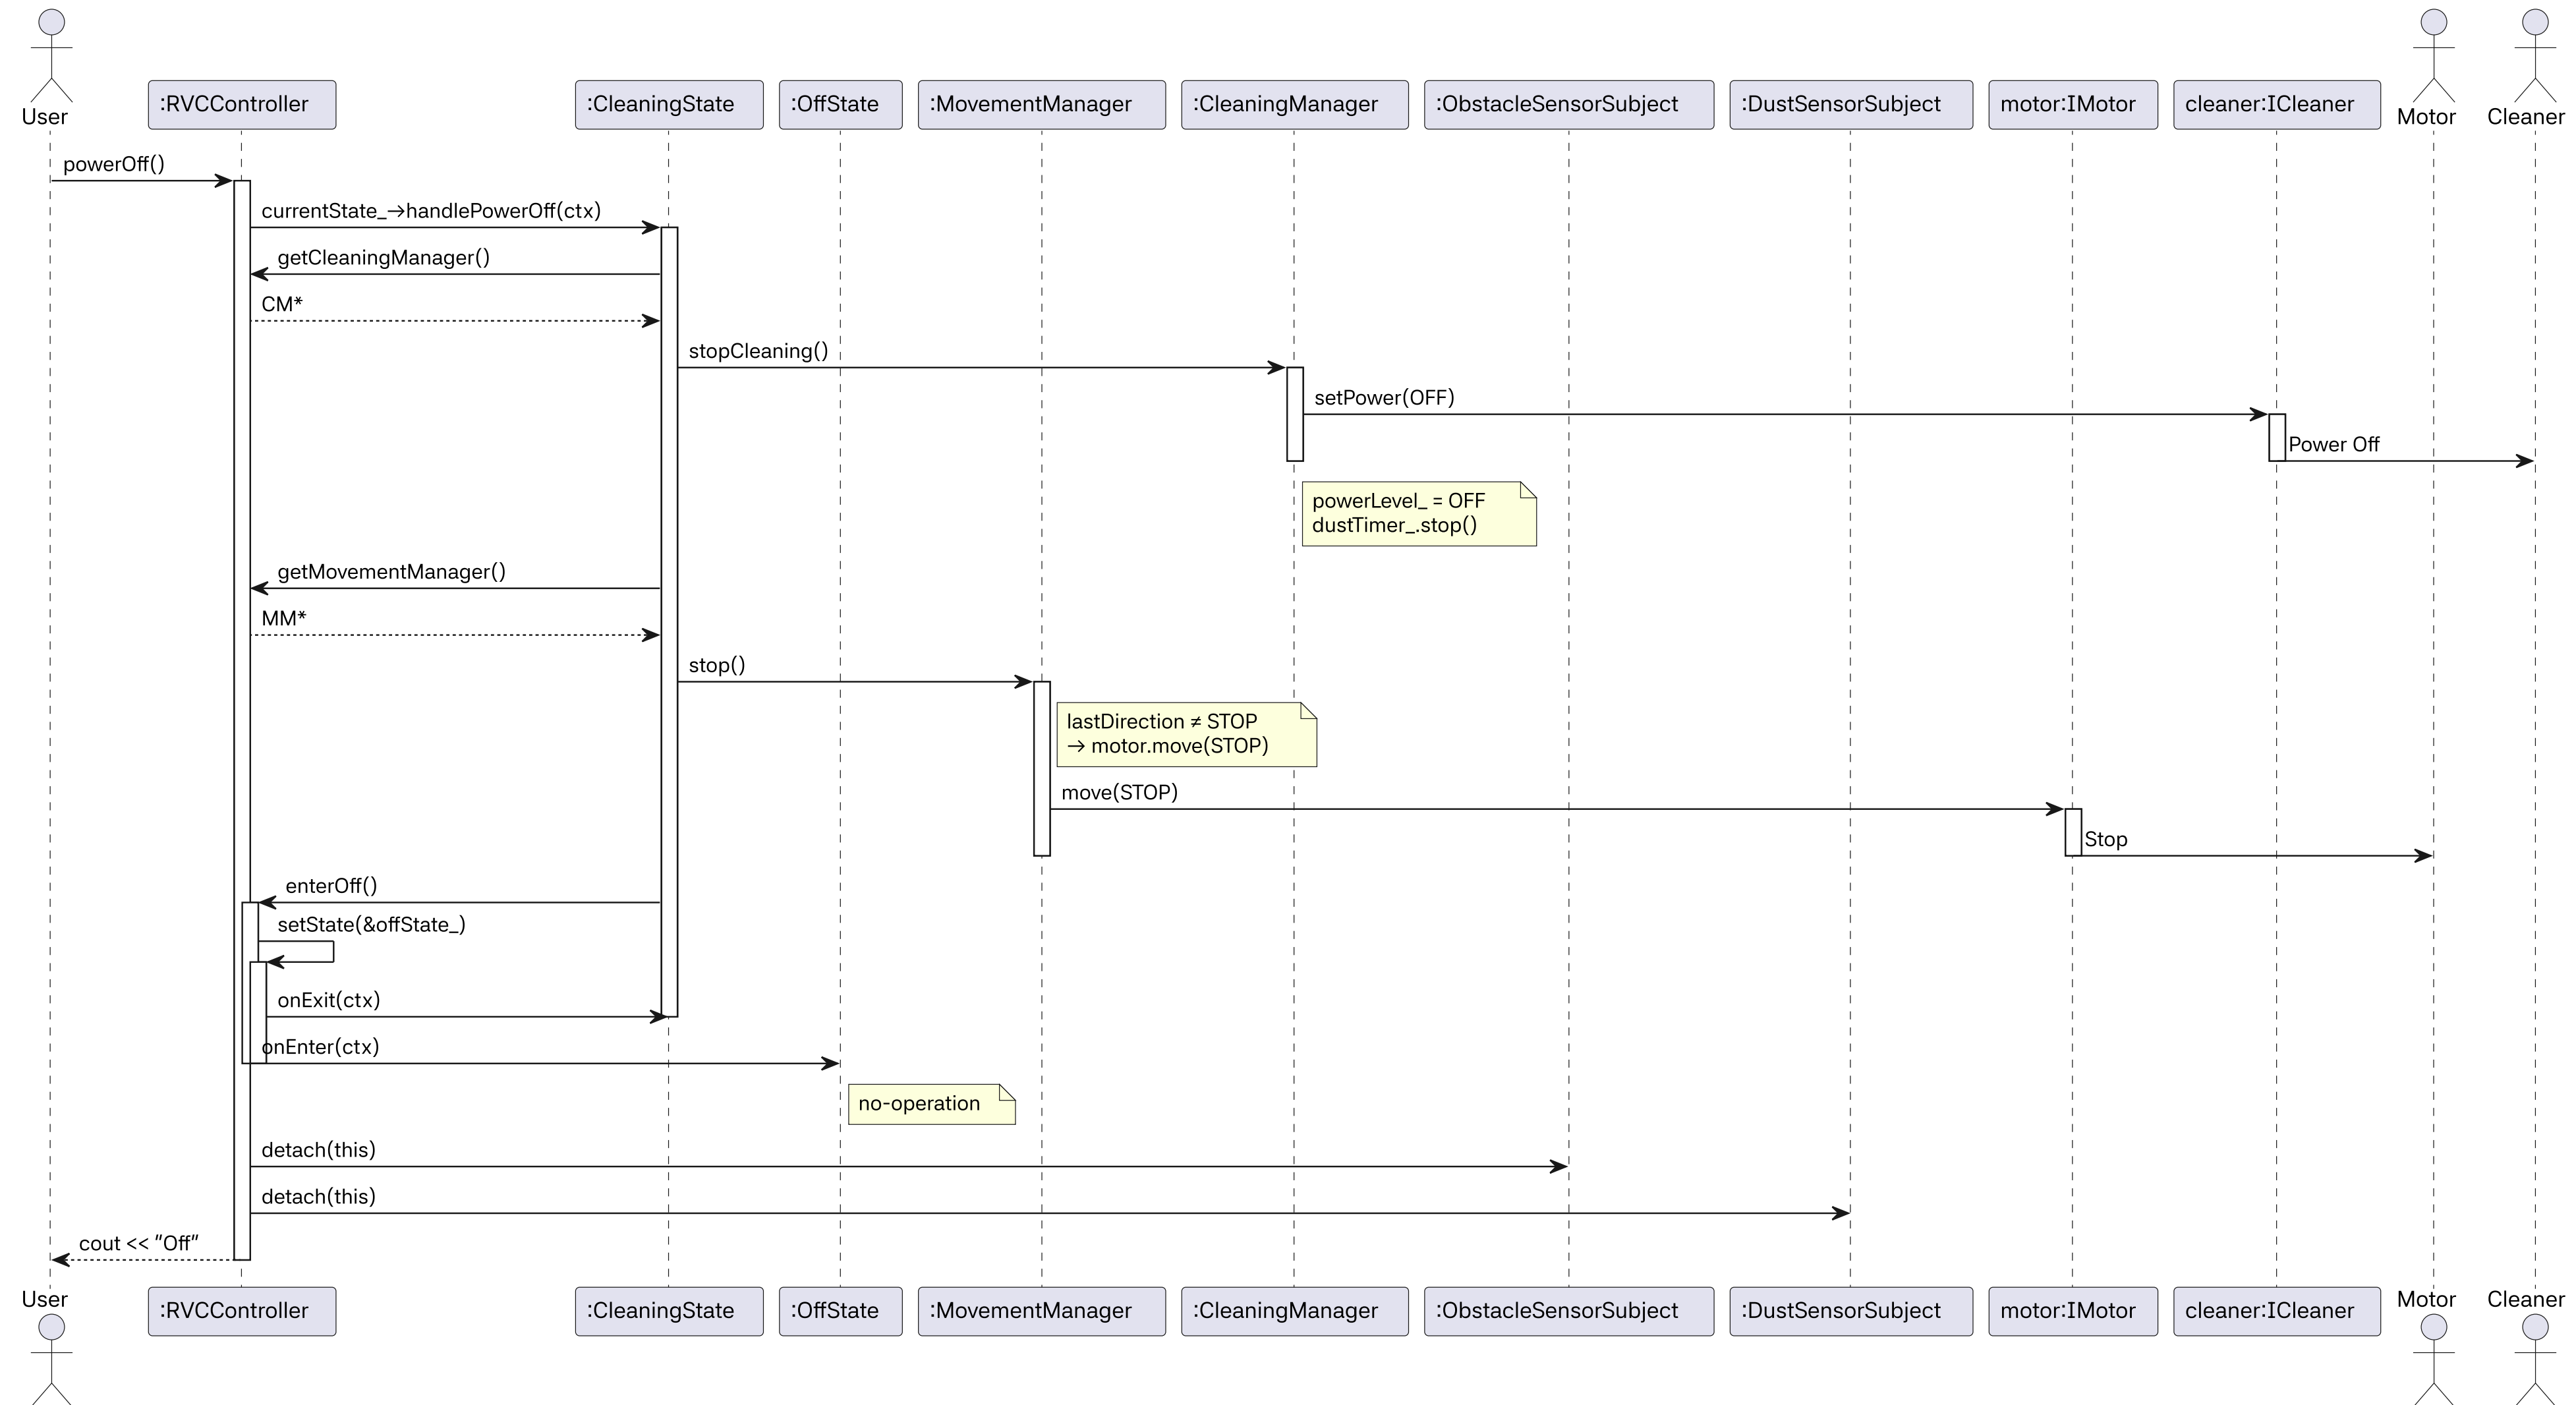

SSD-03

Avoid Obstacles

Adjust Suction Power

SSD-05

Perform Cleaning

System Operations

System Operations

System Operations

- + powerOn()
- + powerOff()
- + onInterrupt()

Domain Model

Domain Model Diagram

Class Diagram

Sequence Diagram

SD-01 - Success

SD-01 - Fail

SD-02 – CleaningState

SD-02 – AvoidingState

SD-03

Front Blocked

(Front = true, left = false, right = false)

SD-03

All Blocked

(Front = true, left = true, right = true)

SD-04