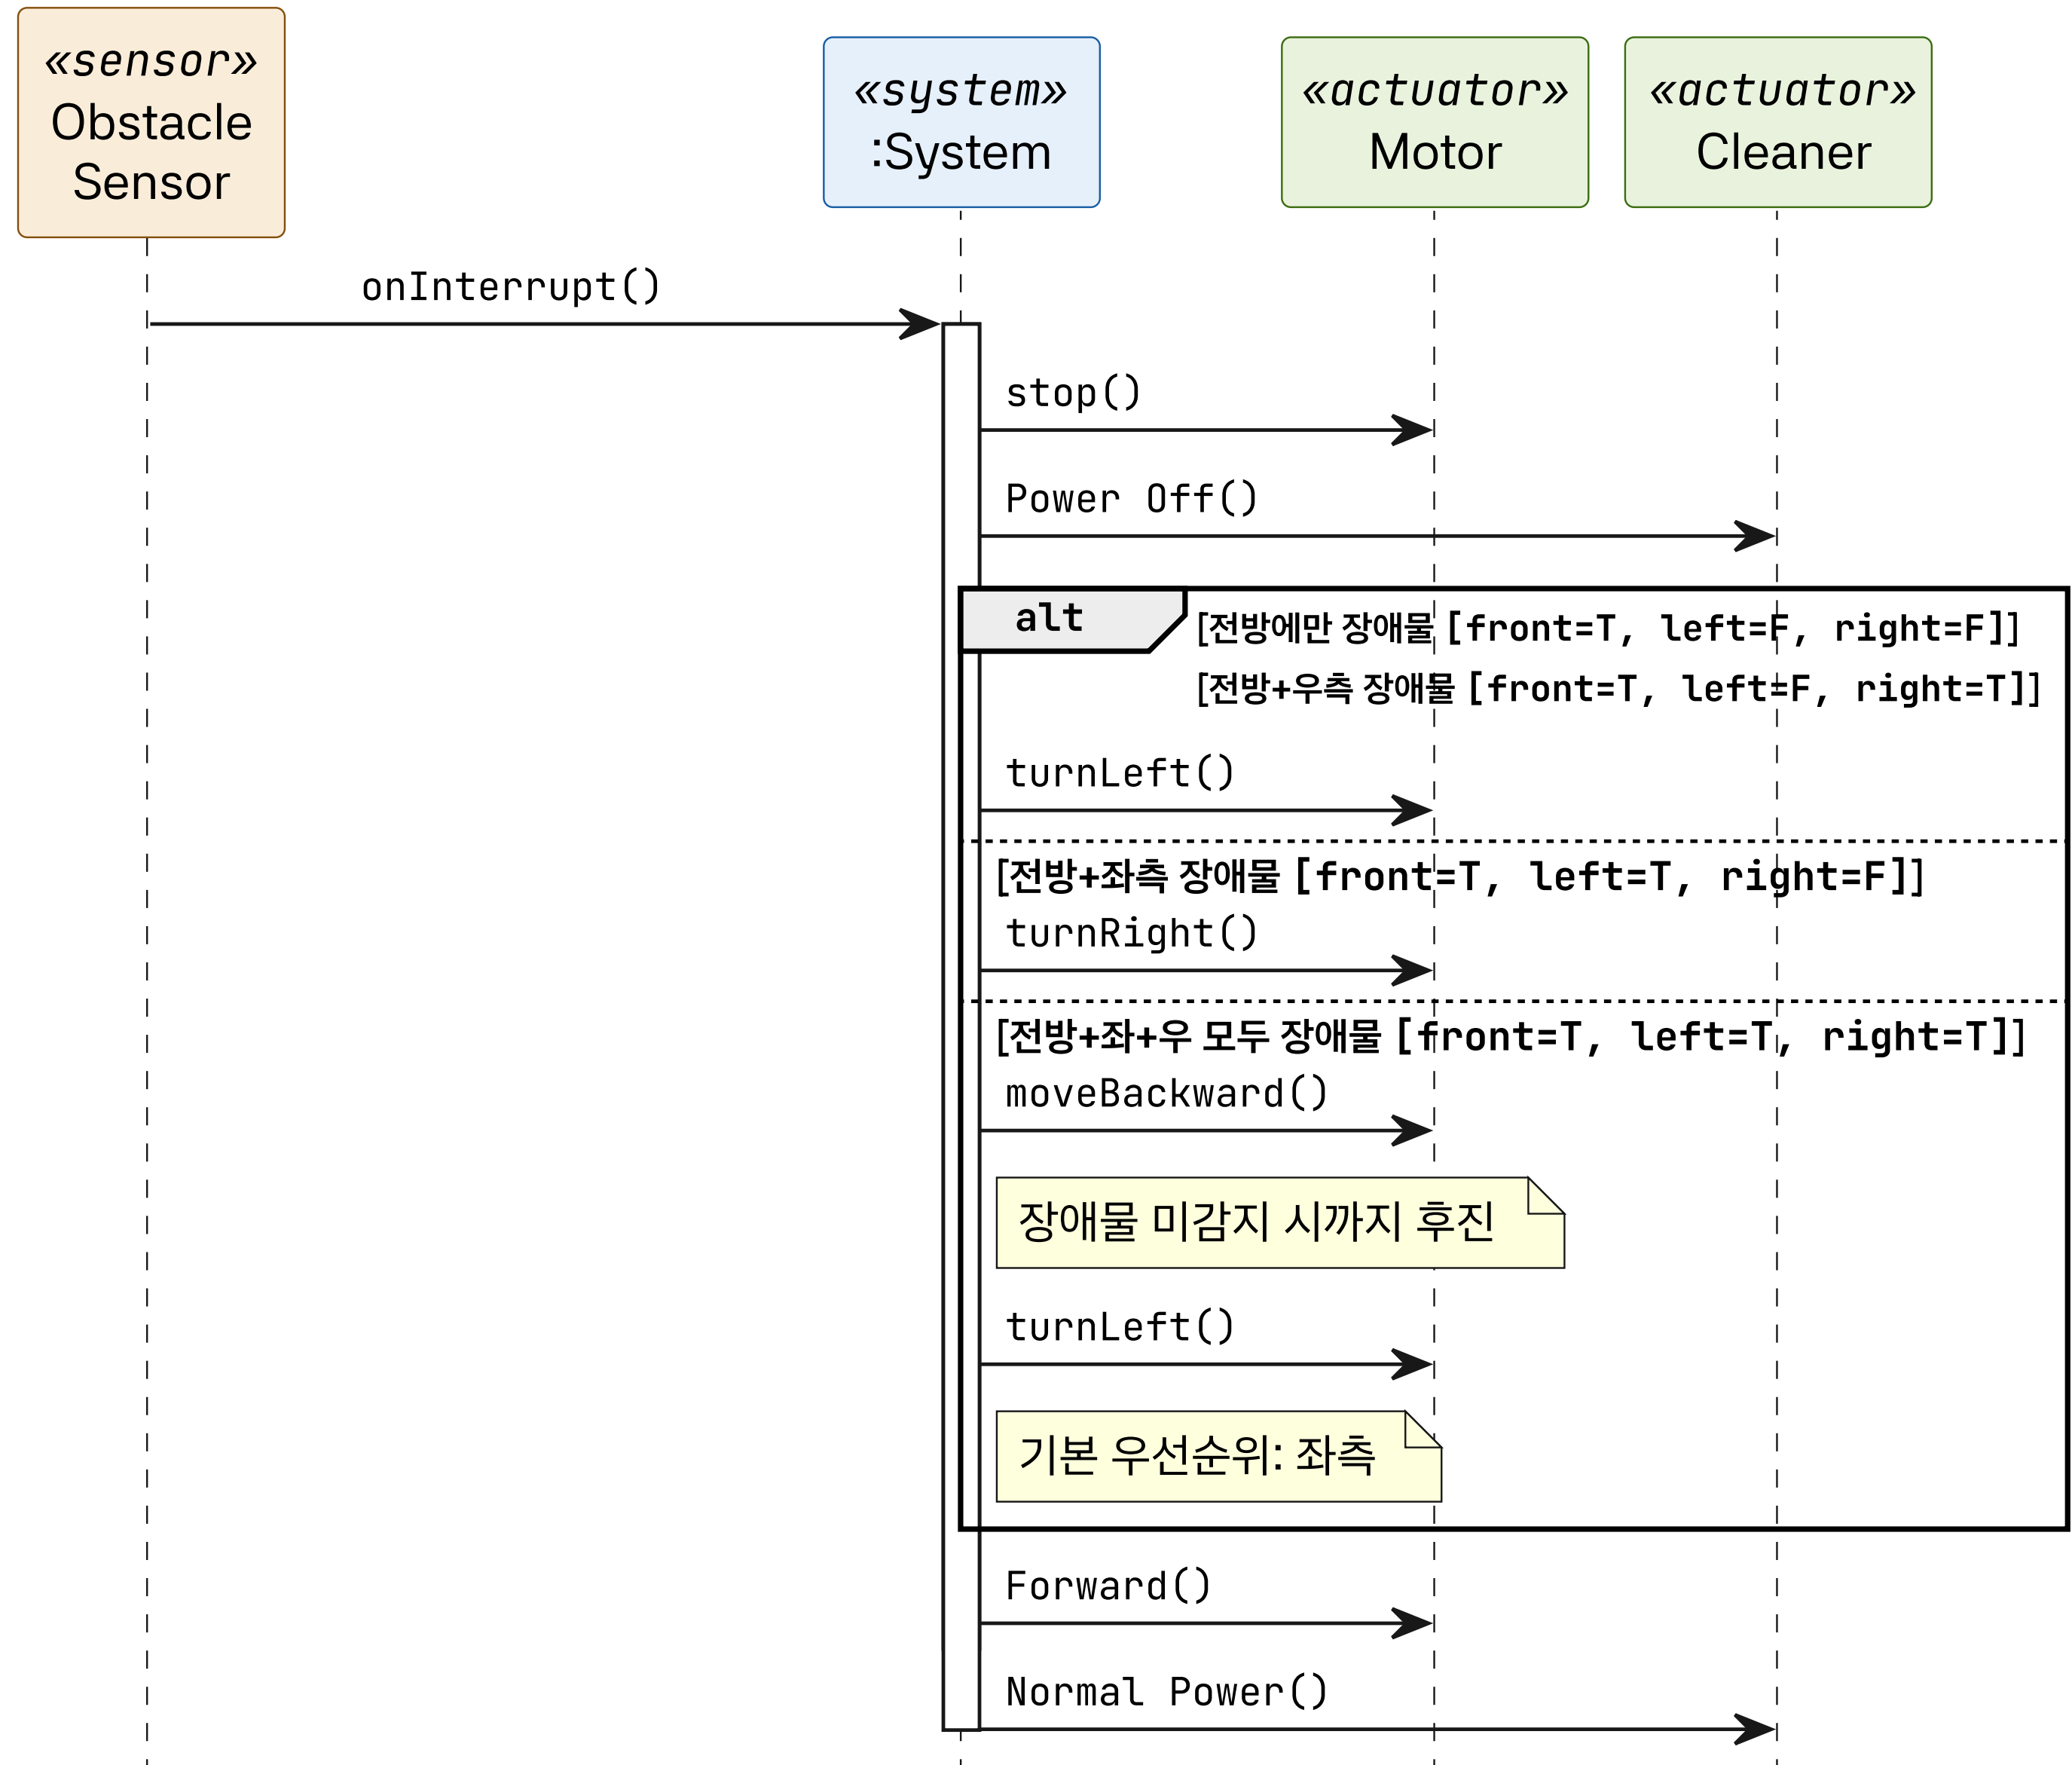

Refinements	03
<hr/>	
System Sequence Diagram	
System Operations	
Class Diagram	13
<hr/>	
Class Diagram	
Sequence Diagram	15
<hr/>	
Sequence Diagram	
Q&A	24
<hr/>	

Refinements

SSD-01

Power On

SSD-02

Power Off

SSD-03

Avoid Obstacles

Adjust Suction Power

SSD-05

Perform Cleaning

System Operations

System Operations

System Operations

- + powerOn()
- + powerOff()
- + onInterrupt()

Domain Model

Domain Model Diagram

Class Diagram

Sequence Diagram

SD-01 - Success

SD-01 - Fail

SD-02 – CleaningState

SD-02 – AvoidingState

SD-03

Front Blocked

(Front = true, left = false, right = false)

SD-03

All Blocked

(Front = true, left = true, right = true)

SD-04