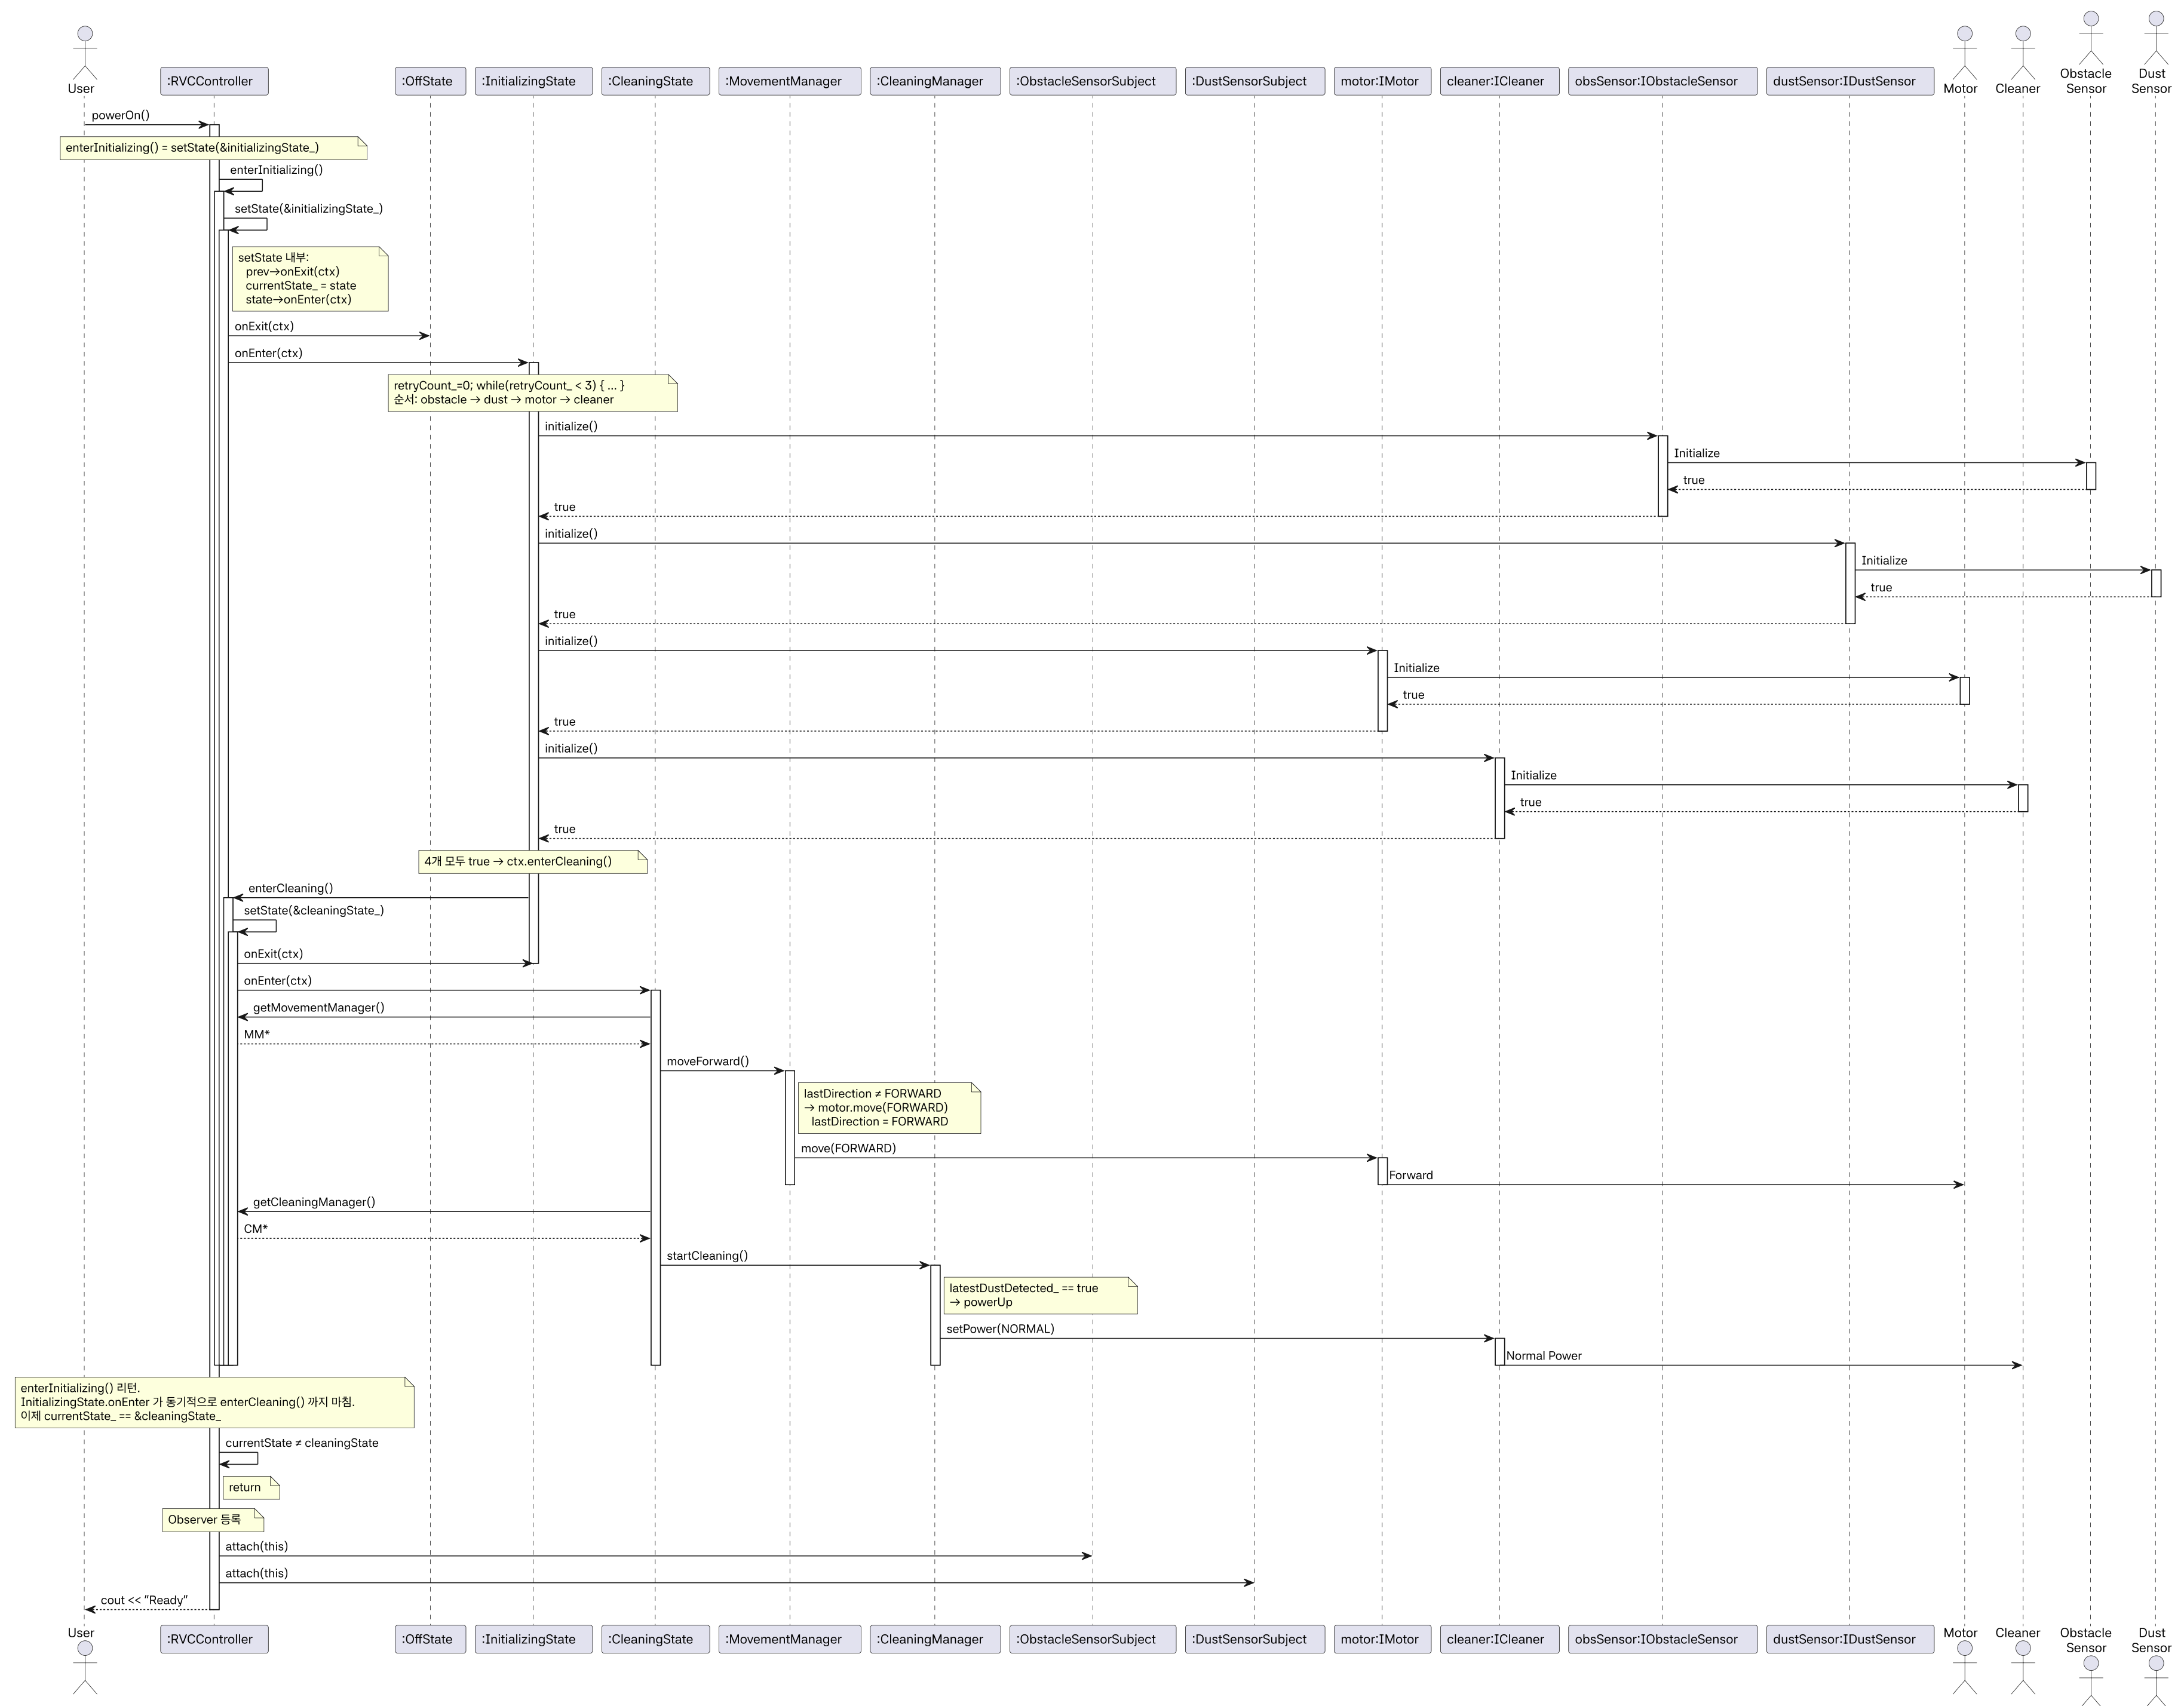

Refinements	03
<hr/>	
System Sequence Diagram	
System Operations	
Class Diagram	13
<hr/>	
Class Diagram	
Sequence Diagram	15
<hr/>	
Sequence Diagram	
Q&A	24
<hr/>	

Refinements

SSD-01

Power On

SSD-02

Power Off

SSD-03

Avoid Obstacles

Adjust Suction Power

SSD-05

Perform Cleaning

System Operations

System Operations

System Operations

- + powerOn()
- + powerOff()
- + onInterrupt()

Domain Model

Domain Model Diagram

Class Diagram

Sequence Diagram

SD-01 - Success

SD-01 - Fail

SD-02 – CleaningState

SD-02 – AvoidingState

SD-03

Front Blocked

(Front = true, left = false, right = false)

SD-03

All Blocked

(Front = true, left = true, right = true)

SD-04